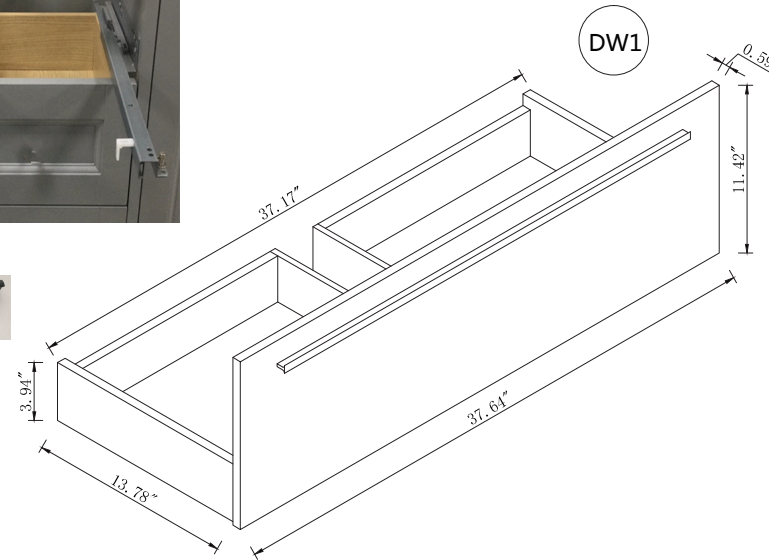

Top view

Back view

Side view

Front view

Drawer Interior Size

DWG. NO.:

MODEL NO.:

VF43540MGN_BS

ALTERATIONS

1	
2	
3	
4	

FOR PROPOSAL ONLY ALL DIMENSIONS TO BE VERIFIED

SCALE:

DWG. BY:

CHECKED BY:

DATE:

PROJECT: