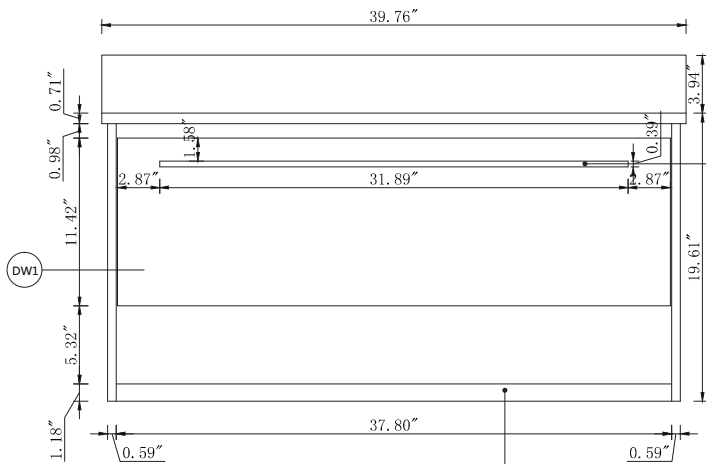

Top view

Back view

Side view

Front view

Drawer Interior Size

DWG. NO.:

MODEL NO.:

VF43540MGN_BS

ALTERATIONS

1	
2	
3	
4	

FOR PROPOSAL ONLY ALL DIMENSIONS TO BE VERIFIED

SCALE:

DWG. BY:

CHECKED BY:

DATE:

PROJECT: