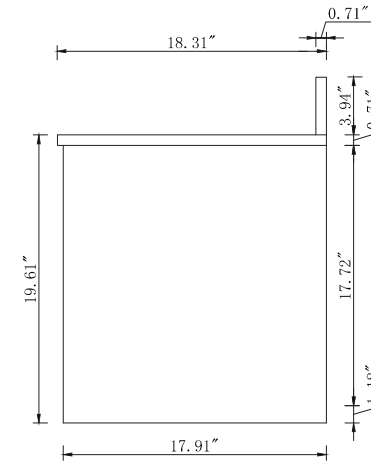

Top view

Back view

Side view

Front view

Drawer Interior Size

DWG. NO.:

MODEL NO.:

VF43540MGN_BS

ALTERATIONS

1	
2	
3	
4	

FOR PROPOSAL ONLY ALL DIMENSIONS TO BE VERIFIED

SCALE:

DWG. BY:

CHECKED BY:

DATE:

PROJECT: