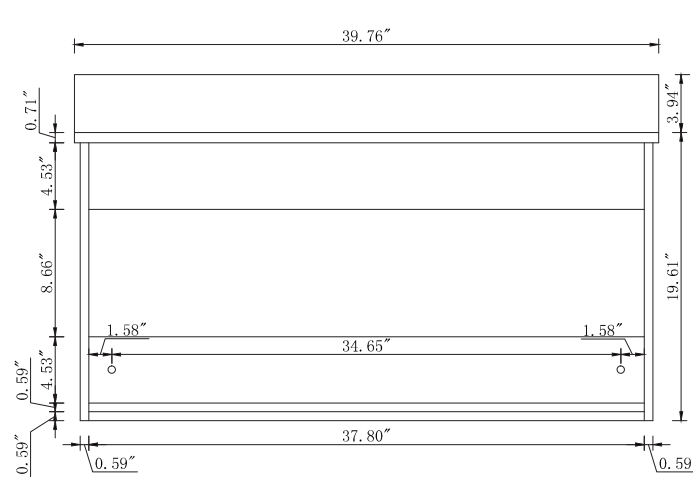

Top view

Back view

Side view

Front view

Drawer Interior Size

DWG. NO.:

MODEL NO.:

VF43540MGN_BS

ALTERATIONS

1	
2	
3	
4	

FOR PROPOSAL ONLY ALL DIMENSIONS TO BE VERIFIED

SCALE:

DWG. BY:

CHECKED BY:

DATE:

PROJECT: