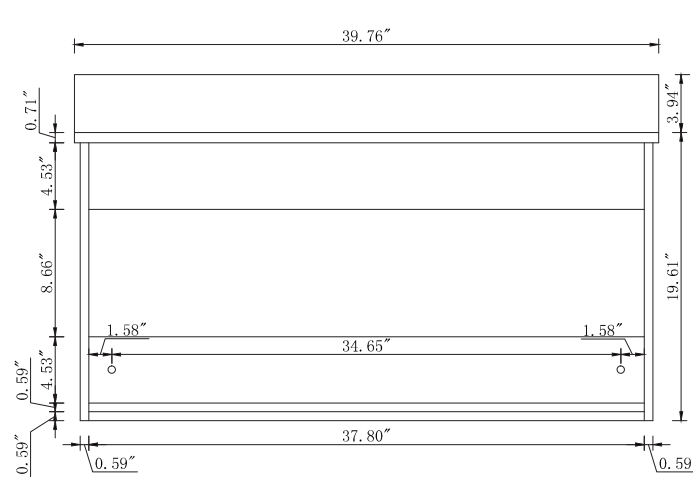

Top view

Back view

Side view

Front view

Drawer Interior Size

DWG. NO.:

MODEL NO.:

VF43540MWT_BS

ALTERATIONS

1	
2	
3	
4	

FOR PROPOSAL ONLY ALL DIMENSIONS TO BE VERIFIED

SCALE:

DWG. BY:

CHECKED BY:

DATE:

PROJECT: