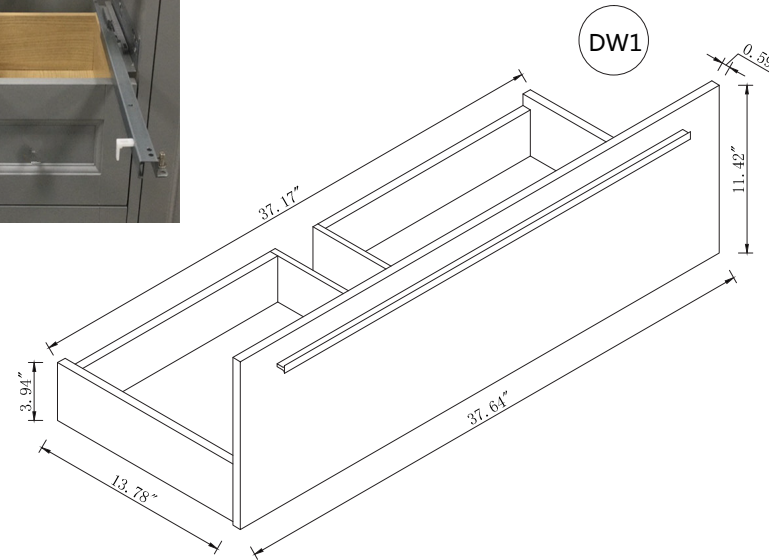

Top view

Back view

Side view

Front view

Drawer Interior Size

DWG. NO.:

MODEL NO.:

VF43540MWT_BS

ALTERATIONS

1	
2	
3	
4	

FOR PROPOSAL ONLY ALL DIMENSIONS TO BE VERIFIED

SCALE:

DWG. BY:

CHECKED BY:

DATE:

PROJECT: