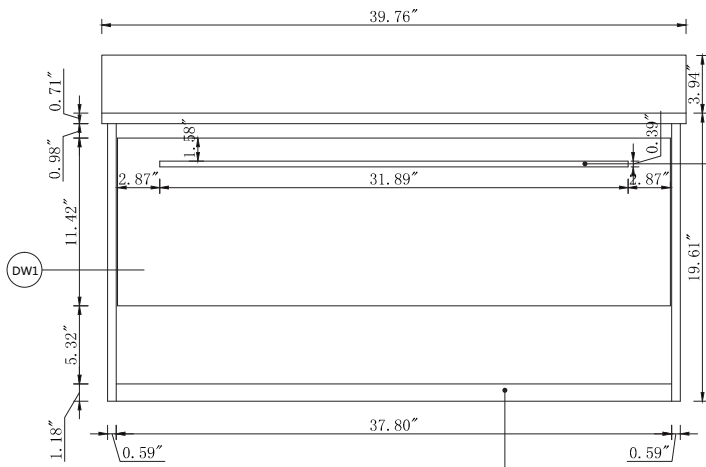

Top view

Back view

Side view

Front view

Drawer Interior Size

DWG. NO.:

MODEL NO.:

VF43540MWT_BS

ALTERATIONS

1	
2	
3	
4	

FOR PROPOSAL ONLY ALL DIMENSIONS TO BE VERIFIED

SCALE:

DWG. BY:

CHECKED BY:

DATE:

PROJECT: