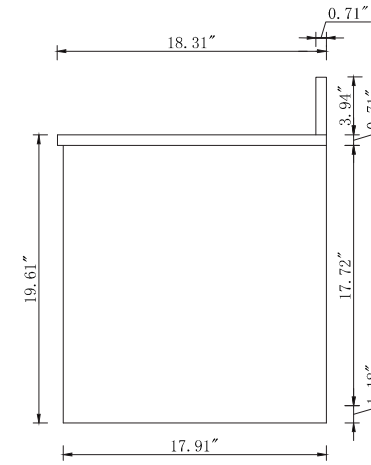

Top view

Back view

Side view

Front view

Drawer Interior Size

DWG. NO.:

MODEL NO.:

VF43540MWT_BS

ALTERATIONS

1	
2	
3	
4	

FOR PROPOSAL ONLY ALL DIMENSIONS TO BE VERIFIED

SCALE:

DWG. BY:

CHECKED BY:

DATE:

PROJECT: