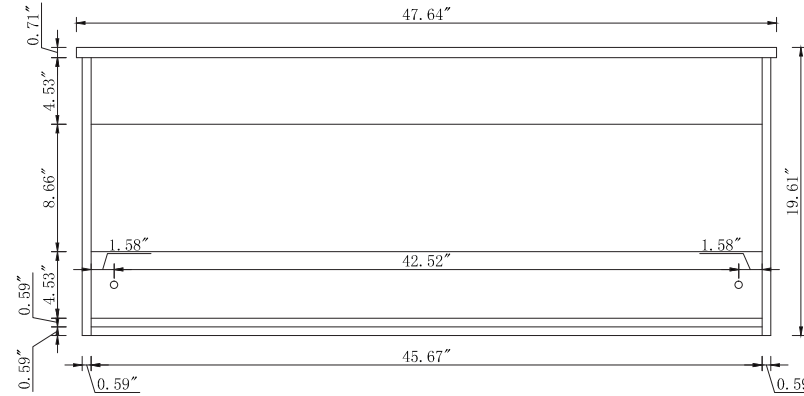

Top view

Back view

Front view

Side view

Drawer Interior Size

DWG. NO.:

MODEL NO.:

VF43548MCG

ALTERATIONS

- 1
- 2
- 3
- 4

FOR PROPOSAL ONLY ALL DIMENSIONS TO BE VERIFIED

SCALE:

DWG. BY:

CHECKED BY:

DATE:

PROJECT: