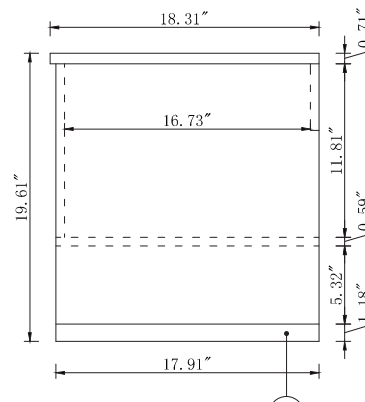

Top view

Back view

Front view

Side view

Drawer Interior Size

DWG. NO.:

MODEL NO.:

VF43548MCG

ALTERATIONS

- 1
- 2
- 3
- 4

FOR PROPOSAL ONLY ALL DIMENSIONS TO BE VERIFIED

SCALE:

DWG. BY:

CHECKED BY:

DATE:

PROJECT: