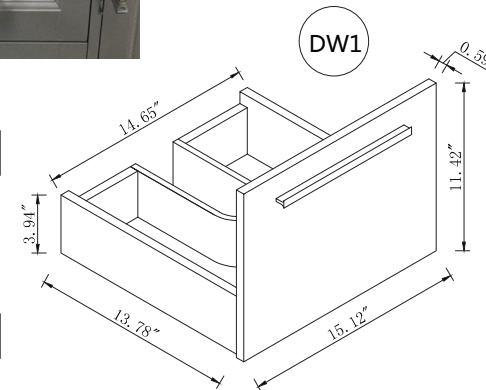

Top view

Back view

Front view

Side view

Drawer Interior Size

DWG. NO.:

MODEL NO.:

VF43548MCG

ALTERATIONS

- 1
- 2
- 3
- 4

FOR PROPOSAL ONLY ALL DIMENSIONS TO BE VERIFIED

SCALE:

DWG. BY:

CHECKED BY:

DATE:

PROJECT: