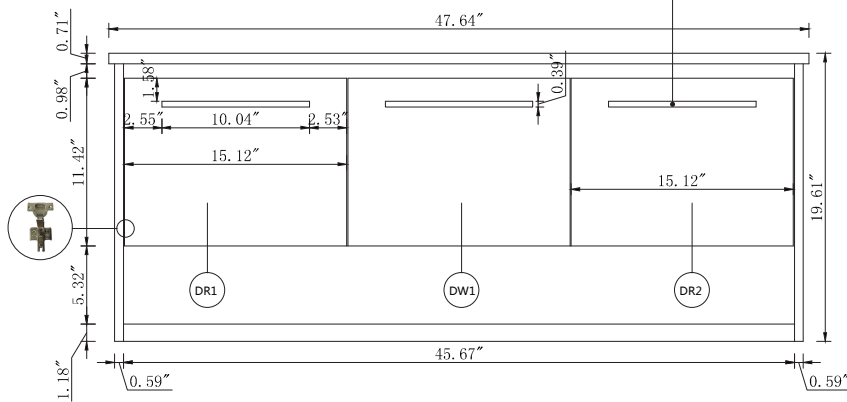

Top view

Back view

Front view

Side view

Drawer Interior Size

DWG. NO.:

MODEL NO.:

VF43548MCG

ALTERATIONS

- 1
- 2
- 3
- 4

FOR PROPOSAL ONLY ALL DIMENSIONS TO BE VERIFIED

SCALE:

DWG. BY:

CHECKED BY:

DATE:

PROJECT: