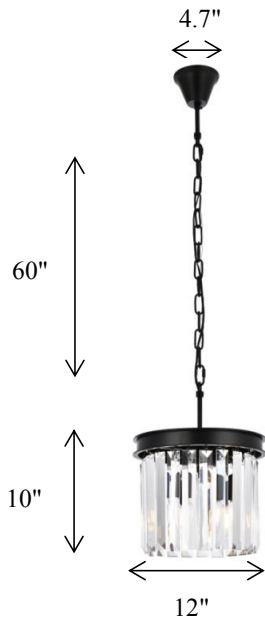

PRODUCT SPECIFICATION SHEET

Sydney collection

Sydney 3-Light Matte Black Pendant Clear Crystal

Matte Black

Item No:1238D12MB

Polished Nickel

Item No:1238D12PN

Available Finishes

*The Collection is composed of Chandeliers,
Pendants, Flush Mounts, Wall Scones*

Dimensions

Canopy/Backplate (in)	D4.7"*H3"
Chain/Rod Length	60"
Length	N/A
Width	12"
Height	10"
Maximum Height	70"

Specifications

Finish	2 Finishes
Material	Iron and Crystal
Crystal Color	Clear
Type	Pendant
Hanging Device	Chain
Voltage	110-125V
Dimmable	YES
Warranty	1 Year Limited
Shipment Type	Small Parcel

Bulb / Socket

Socket Type	E12
Number of Lights	3
Wattage/Bulb	40W
Included	No

Installation

Indoor/Outdoor	Indoor
Dry/Wet/Damp	Dry
Weight	13.6 LBS
Wire Length	144"
Safety Rating	UL Listed