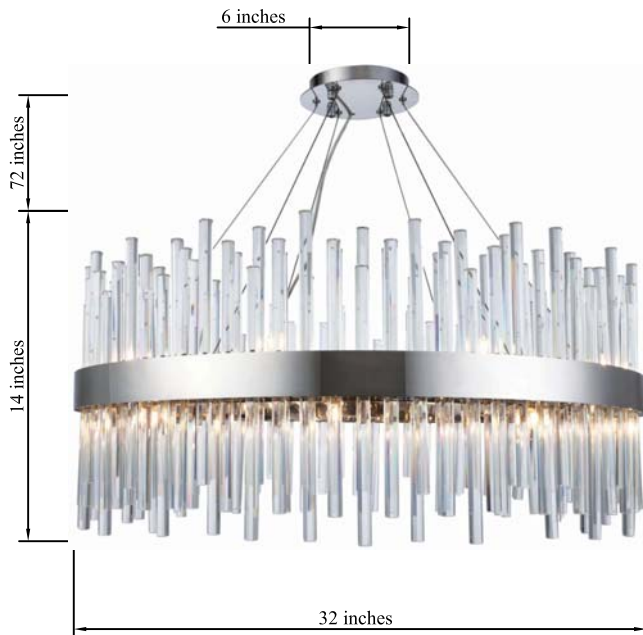

PRODUCT SPECIFICATION SHEET

DALLAS COLLECTION

Dallas 18-Light Chrome Pendant Clear Crystal

Chrome
Item No: 3000D32C

Gold
Item No: 3000D32G

Black
Item No: 3000D32BK

Dimensions

Canopy Size(in)	D6"H1"
Chain/Rod Length	98"
Length	N/A
Width	32"
Height	14"
Maximum Height	80"

Specifications

Finish	3 Finishes
Material	Iron / Crystal
Crystal/Glass Color	Clear
Type	Pendant
Hanging Device	Cord
Voltage	110-125V
Dimmable	YES
Warranty	1 Year Limited
Shipment Type	Small Parcel

Bulb / Socket

Socket Type	G9
Number of Lights	18
Wattage/Bulb	25W
Included	No

Installation

Indoor/Outdoor	Indoor
Dry/Wet/Damp	Dry
Weight	54.8 LBS
Wire Length	144"
Safety Rating	UL Listed

Available Finishes

The Collection is composed of Chandeliers,
Pendants, Wall Sconces