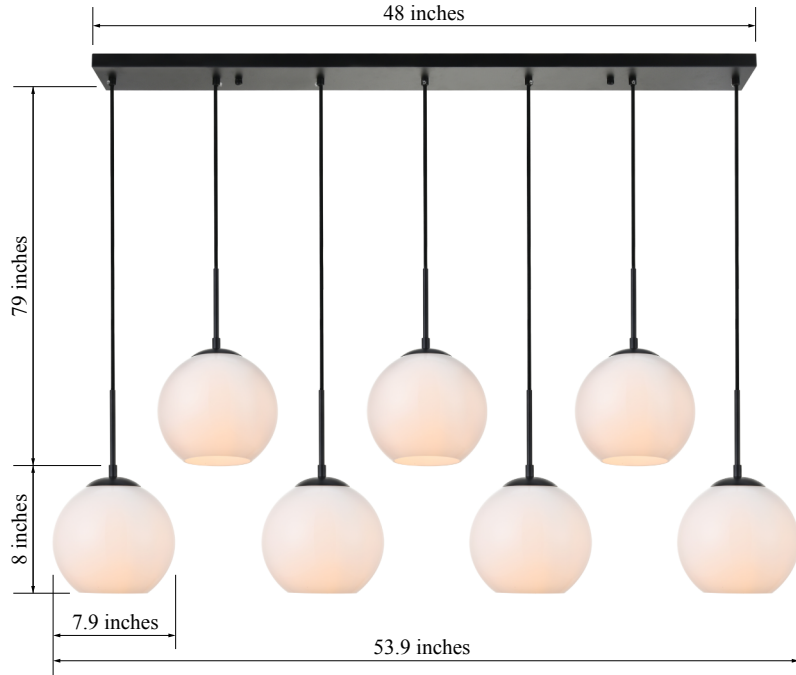

## BAXTER COLLECTION

Baxter 7-Light Pendant lamp Frosted white Glass

Black  
Item No:LD2231BK

Brass  
Item No:LD2231BR

Chrome  
Item No:LD2231C

### Dimensions

Canopy Size(in)	L48"W4.7"H1"
Chain/Rod Length	79"
Length	53.9"
Width	7.9"
Height	8"
Maximum Height	87"

### Specifications

Finish	3 Finishes
Material	Iron / Glass
Glass Color	Frosted white
Type	Pendant lamp
Hanging Device	Cord
Voltage	110-125V
Dimmable	Yes
Warranty	1 Year Limited
Shipment Type	Small Parcel