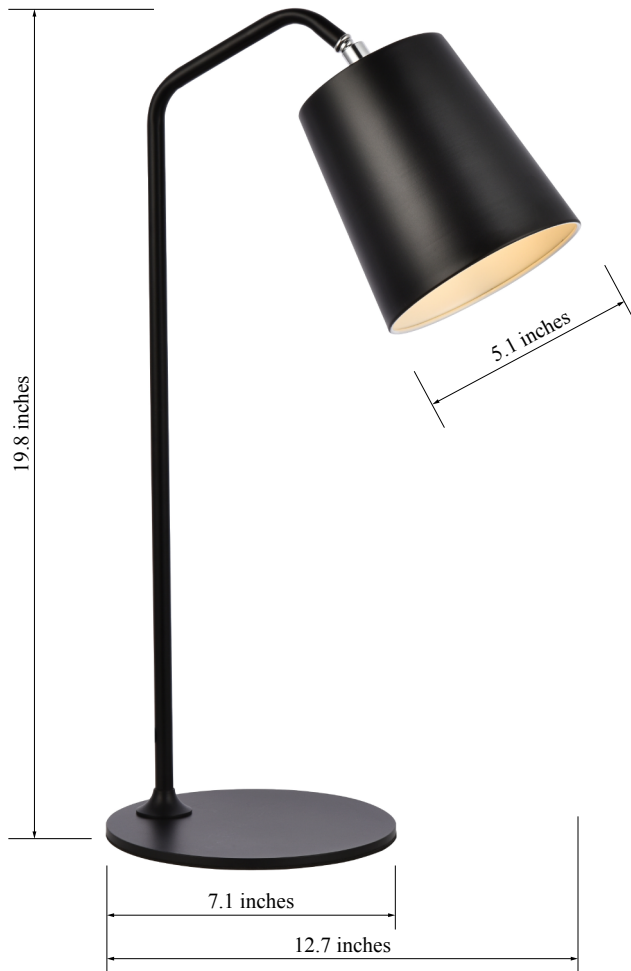

PRODUCT SPECIFICATION SHEET

LEROY COLLECTION Leroy 1-Light Table Lamp

Black
Item No:LD2366BK

White
Item No:LD2366WH

RED
Item No:LD2366RED

Brass
Item No:LD2366BR

Available Finishes

Dimensions

Base Size(in)	D7.1"H0.2"
Chain/Rod Length	N/A
Length	12.7"
Width	7.1"
Height	19.8"
Maximum Height	N/A

Specifications

Finish	4 Finishes
Material	Iron
Glass Color	N/A
Type	Table Lamp
Hanging Device	N/A
Voltage	110-125V
Dimmable	Yes
Warranty	1 Year Limited
Shipment Type	Small Parcel

Bulb / Socket

Socket Type	E26
Number of Lights	1
Wattage/Bulb	40W
Included	No

Installation

Indoor/Outdoor	Indoor
Dry/Wet/Damp	Dry
Weight	3.4 LBS
Wire Length	96"
Safety Rating	ETL Listed