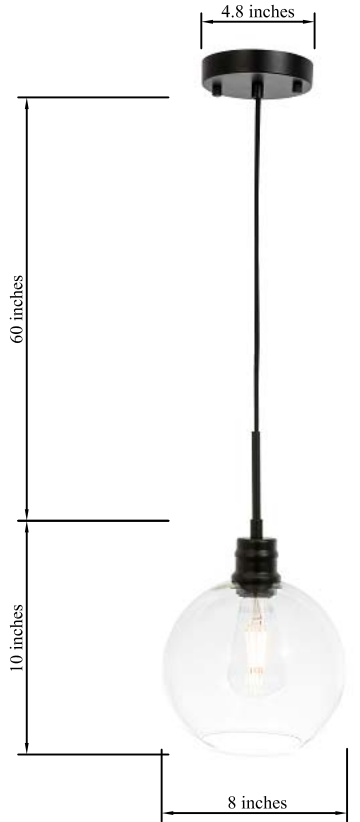

PRODUCT SPECIFICATION SHEET

EMETT COLLECTION

EMETT 1-Light Black Pendant Clear Glass

Black
Item No:LD6204BK

Chrome
Item No:LD6205C

Brass
Item No:LD6206BR

Available Finishes

Dimensions

Canopy Size(in)	D4.8"*H1"
Chain/Rod Length	N/A
Length	N/A
Width	8"
Height	10"
Maximum Height	70"

Specifications

Finish	3 Finishes
Material	Iron / Glass
Glass Color	Clear
Type	Pendant
Hanging Device	Cord
Voltage	110-125V
Dimmable	Yes
Warranty	1 Year Limited
Shipment Type	Small Parcel

Bulb / Socket

Socket Type	E26
Number of Lights	1
Wattage/Bulb	40W
Included	No

Installation

Indoor/Outdoor	Indoor
Dry/Wet/Damp	Dry
Weight	2 LBS
Wire Length	59"
Safety Rating	ETL Listed