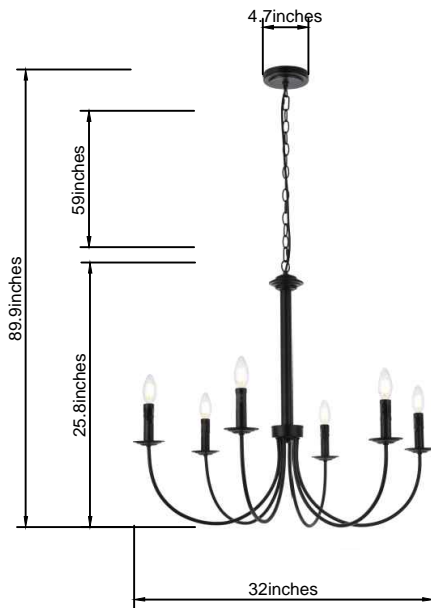

PRODUCT SPECIFICATION SHEET

BRIELLE COLLECTION

BRIELLE 6-Light Black Pendant Lamp

Black
Item No:LD7041D32BK

Weathered Dove
Item No:LD7041D32WD

Available Finishes

Dimensions

Canopy Size(in)	ø 4.7" H1.0"
Chain/Rod Length	59"
Length	N/A
Width	ø 32"
Height	25.8"
Maximum Height	89.9"

Specifications

Finish	2 Finishes
Material	Metal
Glass Color	N/A
Type	Pendant Lamp
Hanging Device	Chain
Voltage	110-125V
Dimmable	No
Warranty	1Year Limited
Shipment Type	Small Parcel

Bulb / Socket

Socket Type	E12
Number of Lights	6
Wattage/Bulb	240W
Included	No

Installation

Indoor/Outdoor	Indoor
Dry/Wet/Damp	Dry
Weight	5.7LBS
Wire Length	78.7"
Safety Rating	ETL Listed