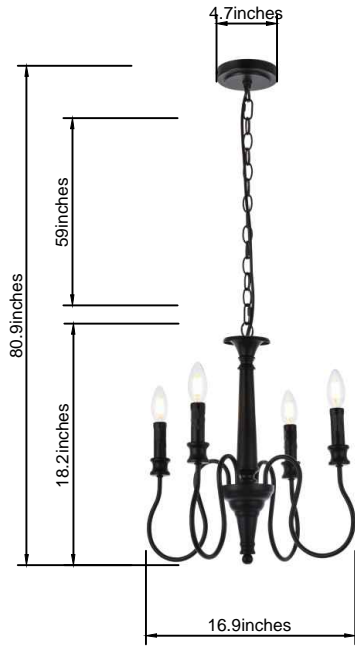

PRODUCT SPECIFICATION SHEET

FLYNX COLLECTION

FLYNX 4-Light Black Pendant Lamp

Black
Item No:LD7043D17BK

Weathered Dove
Item No:LD7043D17WD

Wooden
Item No:LD7043D17WOK

Available Finishes

Dimensions

Canopy Size(in)	ø 4.7" H1.0"
Chain/Rod Length	59"
Length	N/A
Width	ø 16.9"
Height	18.2"
Maximum Height	80.9"

Specifications

Finish	3 Finishes
Material	Metal
Glass Color	N/A
Type	Pendant Lamp
Hanging Device	Chain
Voltage	110-125V
Dimmable	No
Warranty	1Year Limited
Shipment Type	Small Parcel

Bulb / Socket

Socket Type	E12
Number of Lights	4
Wattage/Bulb	160W
Included	No

Installation

Indoor/Outdoor	Indoor
Dry/Wet/Damp	Dry
Weight	4.4 LBS
Wire Length	78.7"
Safety Rating	ETL Listed