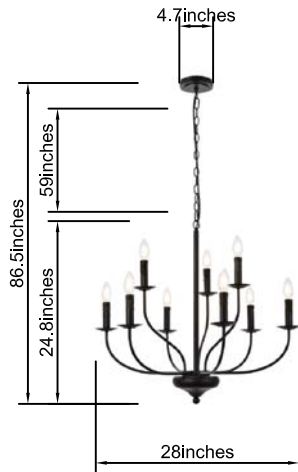

PRODUCT SPECIFICATION SHEET

WESTLEY COLLECTION

WESTLEY 6-Light Black Pendant Lamp

Black
Item No:LD7047D28BK

Brass
Item No:LD7047D28BR

Dimensions

Canopy Size(in)	ø4.7" H1.0"
Chain/Rod Length	59"
Length	N/A
Width	ø28"
Height	24.8"
Maximum Height	86.5"

Specifications

Finish	2 Finishes
Material	Metal
Glass Color	N/A
Type	Pendant Lamp
Hanging Device	Chain
Voltage	110-125V
Dimmable	No
Warranty	1Year Limited
Shipment Type	Small Parcel

Bulb / Socket

Socket Type	E12
Number of Lights	9
Wattage/Bulb	360W
Included	No

Installation

Indoor/Outdoor	Indoor
Dry/Wet/Damp	Dry
Weight	6.8 LBS
Wire Length	78.7"
Safety Rating	ETL Listed

Available Finishes