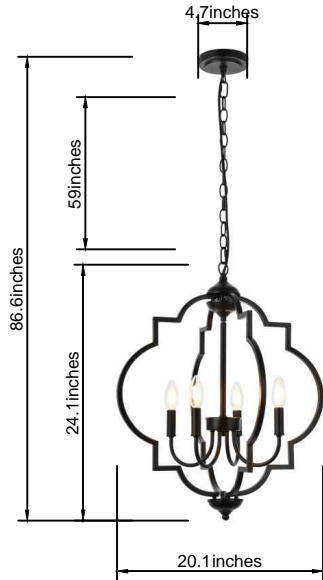

PRODUCT SPECIFICATION SHEET

SANDARA COLLECTION

SANDARA 4-Light Black Pendant Lamp

Black
Item No:LD7065D20BK

Weathered Dove
Item No:LD7065D20WD

Wooden
Item No:LD7065D20WOK

Available Finishes

Dimensions

Canopy Size(in)	ø 4.7" H1.0"
Chain/Rod Length	59"
Length	N/A
Width	ø 20.1"
Height	24.1"
Maximum Height	86.6"

Specifications

Finish	3 Finishes
Material	Metal
Glass Color	N/A
Type	Pendant Lamp
Hanging Device	Chain
Voltage	110-125V
Dimmable	No
Warranty	1Year Limited
Shipment Type	Small Parcel

Bulb / Socket

Socket Type	E12
Number of Lights	4
Wattage/Bulb	160W
Included	No

Installation

Indoor/Outdoor	Indoor
Dry/Wet/Damp	Dry
Weight	5.9 LBS
Wire Length	78.7"
Safety Rating	ETL Listed