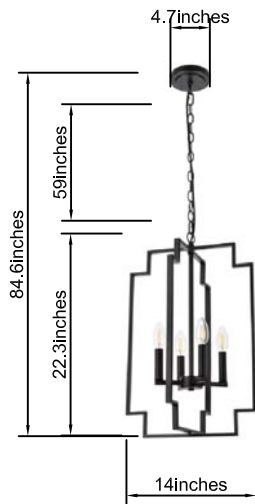

PRODUCT SPECIFICATION SHEET

ROSENFELD COLLECTION

ROSENFELD 4-Light Black Pendant Lamp

Black
Item No:LD7066D14BK

Brass
Item No:LD7066D14BR

Available Finishes

Dimensions

Canopy Size(in)	Ø4.7" H1.0"
Chain/Rod Length	46"
Length	14"
Width	13.2"
Height	22.3"
Maximum Height	84.6"

Specifications

Finish	2 Finishes
Material	Metal
Glass Color	N/A
Type	Pendant Lamp
Hanging Device	Rod
Voltage	110-125V
Dimmable	No
Warranty	1Year Limited
Shipment Type	Small Parcel

Bulb / Socket

Socket Type	E12
Number of Lights	4
Wattage/Bulb	160W
Included	No

Installation

Indoor/Outdoor	Indoor
Dry/Wet/Damp	Dry
Weight	4.8LBS
Wire Length	59"
Safety Rating	ETL Listed