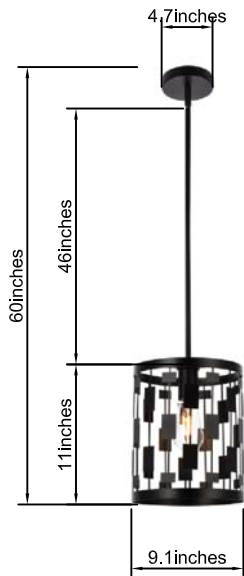

## LEVANTE COLLECTION

LEVANTE 1-Light Black Pendant Lamp

Black  
Item No:LD7073D9BK

Brass  
Item No:LD7073D9BR

Available Finishes

### Dimensions

Canopy Size(in)	ø4.7" H1.0"
Chain/Rod Length	46"
Length	N/A
Width	ø9.1"
Height	11"
Maximum Height	60"

### Specifications

Finish	2 Finishes
Material	Metal
Glass Color	N/A
Type	Pendant Lamp
Hanging Device	Rod
Voltage	110-125V
Dimmable	No
Warranty	1Year Limited
Shipment Type	Small Parcel