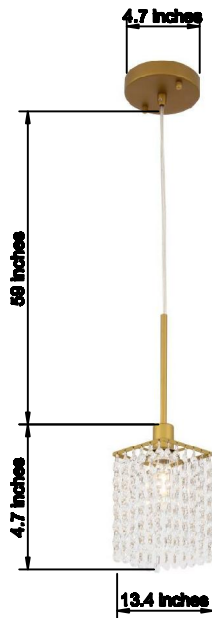

PRODUCT SPECIFICATION SHEET

TAYLOR HANGING COLLECTION

TAYLOR HANGING 1-Light Brass Pendant Clear Crystal

Brass
Item No:LD7500BR

Chrome
Item No:LD7500C

Available Finishes

Dimensions

Canopy Size(in)	D4.7" H1"
Chain/Rod Length	59"
Length	4.7"
Width	4.7"
Height	13.4"
Maximum Height	74"

Specifications

Finish	2 Finishes
Material	Iron / Crystal
Crystal Color	Clear
Type	Pendant
Hanging Device	Cord
Voltage	110-125V
Dimmable	No
Warranty	1 Year Limited
Shipment Type	Small Parcel

Bulb / Socket

Socket Type	E12
Number of Lights	1
Wattage/Bulb	40W
Included	No

Installation

Indoor/Outdoor	Indoor
Dry/Wet/Damp	Dry
Weight	1.28LBS
Wire Length	59"
Safety Rating	ETL Listed