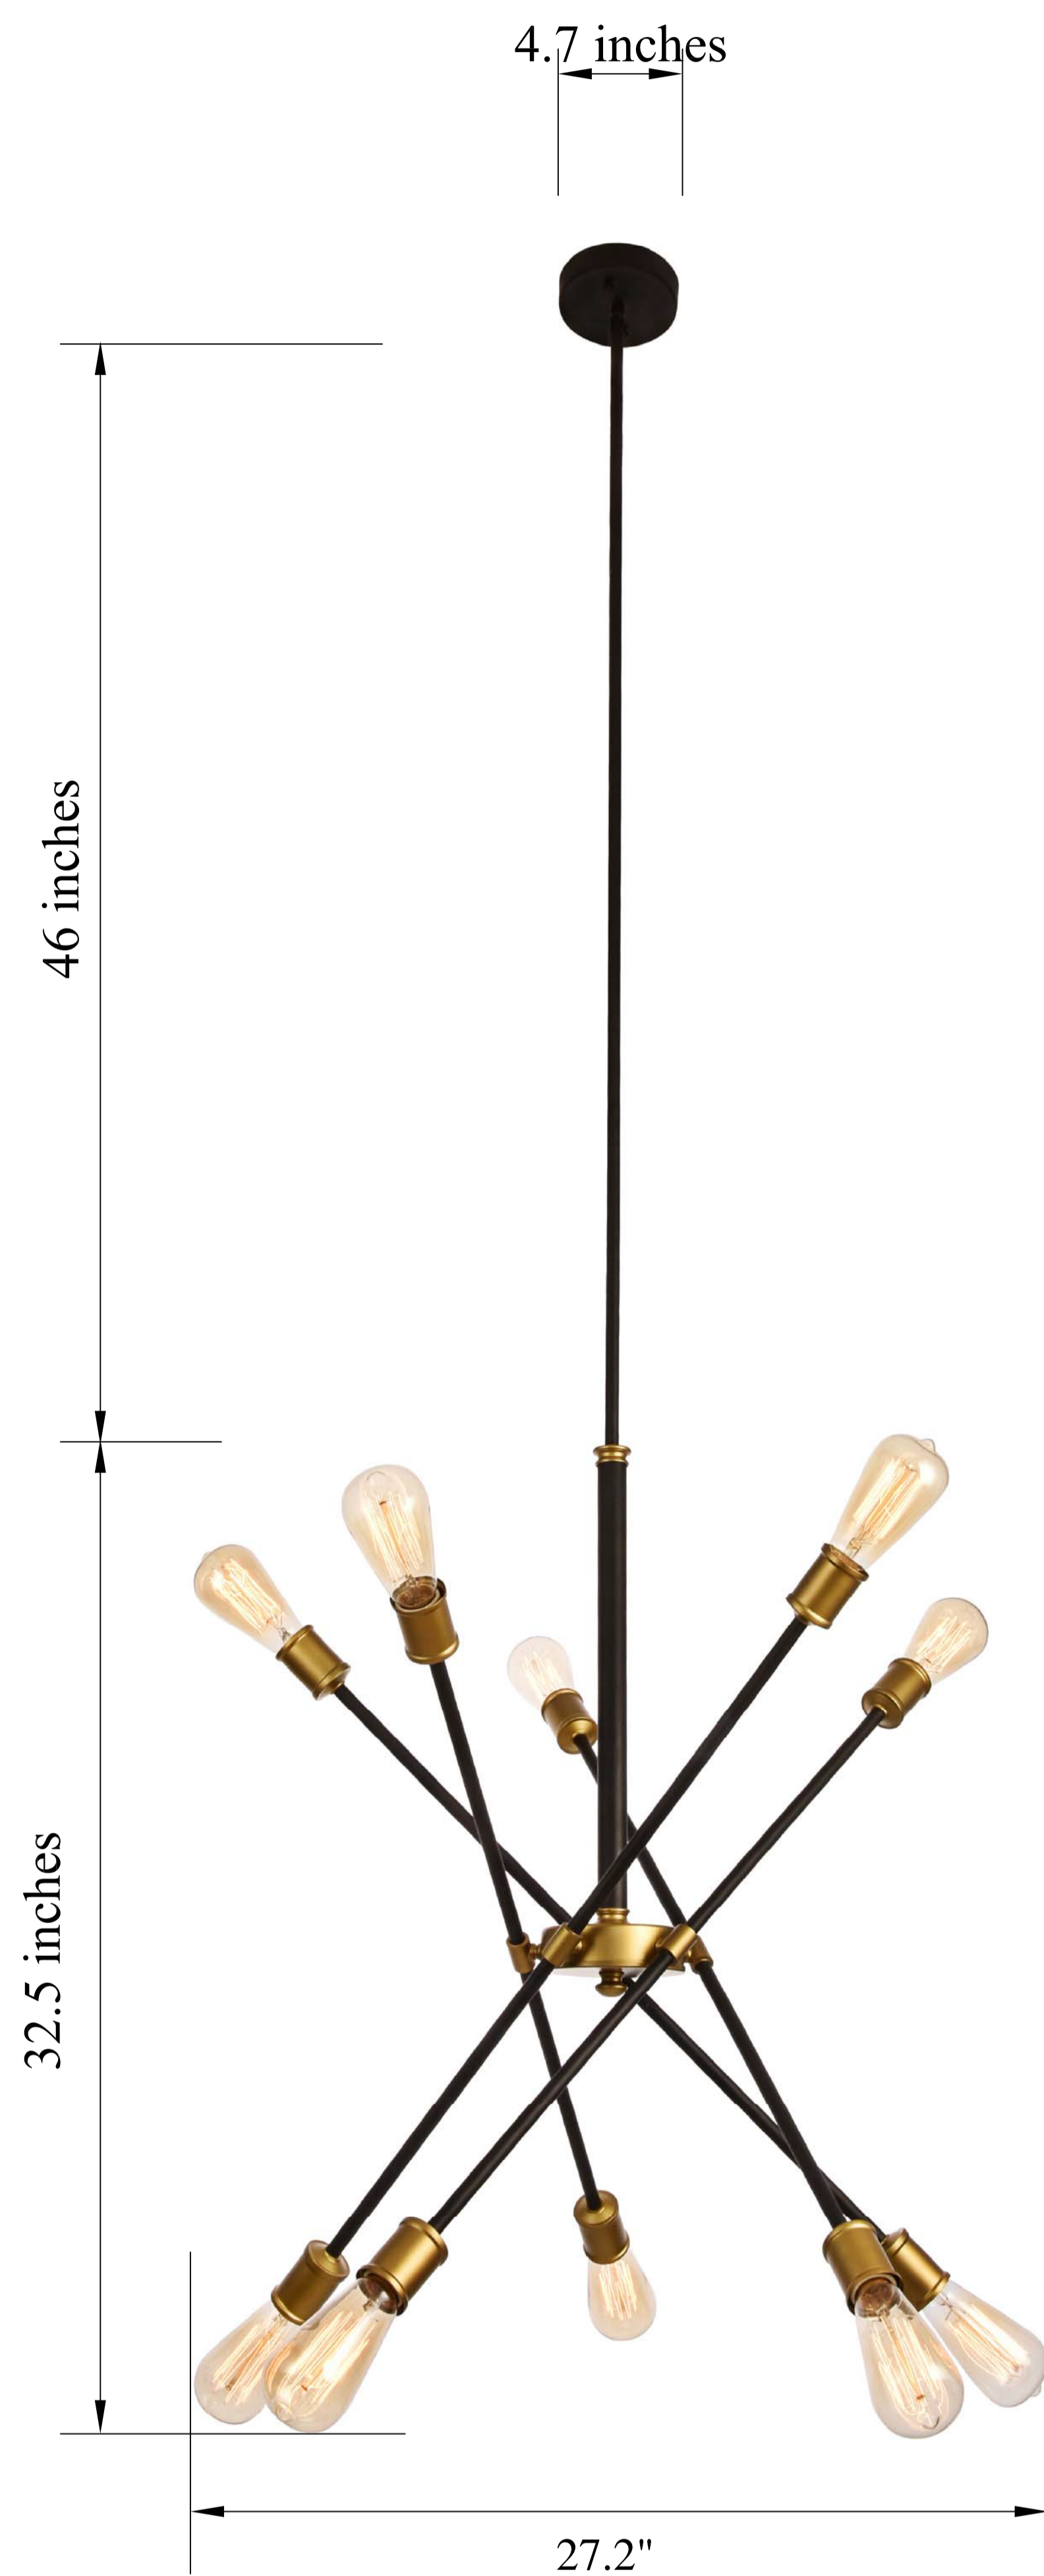

PRODUCT SPECIFICATION SHEET

AXEL COLLECTION

AXEL 10-Light Black Pendant

Black+Brass
Item No:LD8003D28BK

Dimensions

Canopy Size(in)	D4.7" H1.0"
Chain/Rod Length	46"
Length	N/A
Width	27.2"
Height	32.5"
Maximum Height	86"

Specifications

Finish	4 Finish
Material	Iron
Glass Color	N/A
Type	Pendant
Hanging Device	Rod
Voltage	110-125V
Dimmable	Yes
Warranty	1 Year Limited
Shipment Type	Small Parcel

Bulb / Socket

Socket Type	E26
Number of Lights	10
Wattage/Bulb	60W
Included	No

Installation

Indoor/Outdoor	Indoor
Dry/Wet/Damp	Dry
Weight	8.2LBS
Wire Length	56"
Safety Rating	ETL Listed

Polished Nickel
Item No:LD8018D28PN

Black
Item No:LD8003D28BLA

Brass
Item No:LD8019D28BR

Available Finishes