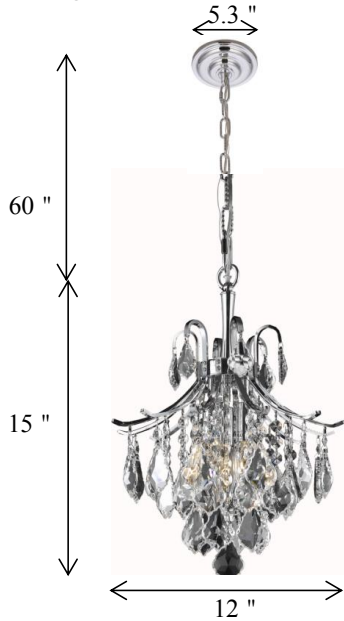

PRODUCT SPECIFICATION SHEET

Amelia collection

Amelia 3-Light Chrome Pendant Clear Crystal

Chrome
Item No: LD8100D12C

Gold
Item No: LD8100D12G

Available Finishes

*The Collection is composed of Chandeliers,
Pendants, Flush Mounts, Wall Scones*

Dimensions

Canopy/Backplate (in)	D5.3"*H1"
Chain/Rod Length	60"
Length	N/A
Width	12"
Height	15"
Maximum Height	77"

Specifications

Finish	2 Finishes
Material	Iron and Crystal
Crystal Color	Clear
Type	Pendant
Hanging Device	Chain
Voltage	110-125V
Dimmable	YES
Warranty	1 Year Limited
Shipment Type	Small Parcel

Bulb / Socket

Socket Type	E12
Number of Lights	3
Wattage/Bulb	40W
Included	No

Installation

Indoor/Outdoor	Indoor
Dry/Wet/Damp	Dry
Weight	17 LBS
Wire Length	144"
Safety Rating	UL Listed