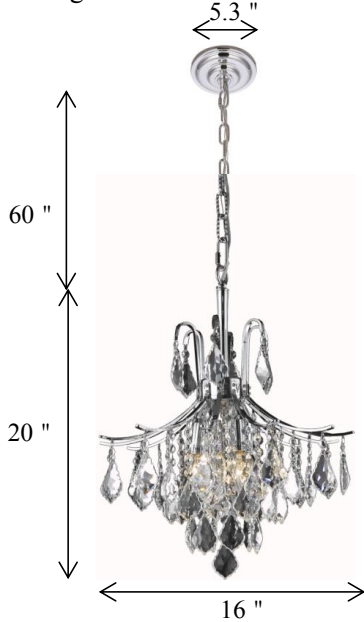

PRODUCT SPECIFICATION SHEET

Amelia collection

Amelia 6-Light Chrome Pendant Clear Crystal

Chrome

Item No: LD8100D16C

Gold

Item No: LD8100D16G

Available Finishes

*The Collection is composed of Chandeliers,
Pendants, Flush Mounts, Wall Scones*

Dimensions

Canopy/Backplate (in)	D5.3"*H1"
Chain/Rod Length	60"
Length	N/A
Width	16"
Height	20"
Maximum Height	82"

Specifications

Finish	2 Finishes
Material	Iron and Crystal
Crystal Color	Clear
Type	Pendant
Hanging Device	Chain
Voltage	110-125V
Dimmable	YES
Warranty	1 Year Limited
Shipment Type	Small Parcel

Bulb / Socket

Socket Type	E12
Number of Lights	6
Wattage/Bulb	40W
Included	No