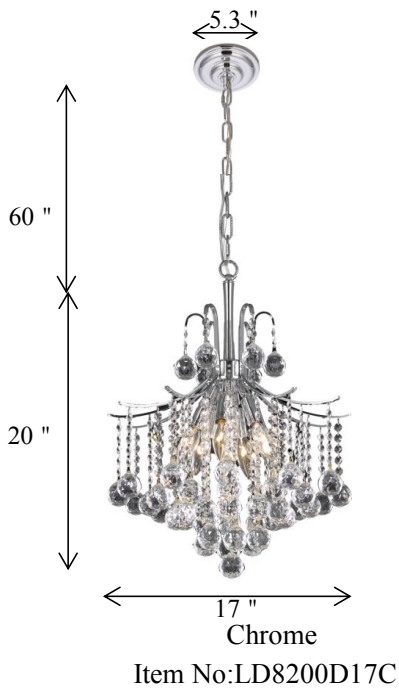

PRODUCT SPECIFICATION SHEET

Amelia collection

Amelia 6-Light Chrome Pendant Clear Crystal

Available Finishes

*The Collection is composed of Chandeliers,
Pendants, Flush Mounts*

Dimensions

Canopy/Backplate (in)	D5.3"*H1"
Chain/Rod Length	60"
Length	N/A
Width	17"
Height	20"
Maximum Height	77"

Specifications

Finish	2 Finishes
Material	Iron and Crystal
Crystal Color	Clear
Type	Pendant
Hanging Device	Chain
Voltage	110-125V
Dimmable	YES
Warranty	1 Year Limited
Shipment Type	Small Parcel

Bulb / Socket

Socket Type	E12
Number of Lights	6
Wattage/Bulb	40W
Included	No

Installation

Indoor/Outdoor	Indoor
Dry/Wet/Damp	Dry
Weight	21 LBS
Wire Length	144"
Safety Rating	UL Listed