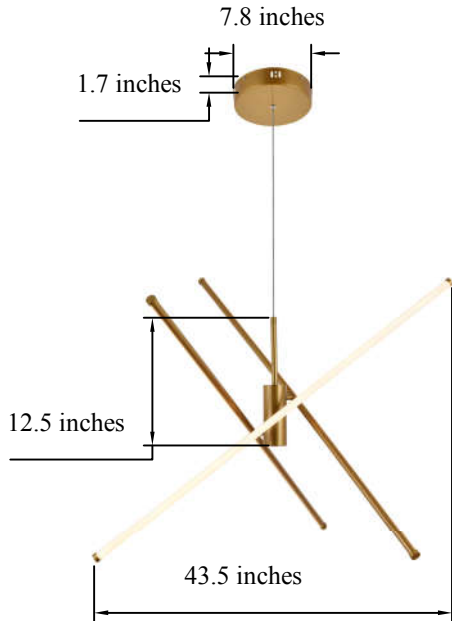

PRODUCT SPECIFICATION SHEET

SONYA COLLECTION

SONYA 3-Light Brass Pendant Lamp

Brass
Item No:LD9001D42BR

Black
Item No:LD9001D42BK

Polished Nickel
Item No:LD9001D42PN

Available Finishes

Dimensions

Canopy Size(in)	D7.8"W1.7"
Chain/Rod Length	78.7"
Length	43.5"
Width	43.5"
Height	12.5"
Maximum Height	93.3"

Specifications

Finish	3 Finishes
Material	Aluminum
Crystal Color	N/A
Type	Pendant
Hanging Device	Steel wire
Voltage	110-125V
Dimmable	YES
Warranty	1 Year Limited
Shipment Type	Small Parcel

Bulb / Socket

Socket Type	LED
Number of Lights	3
Wattage/Bulb	60W
Included	YES

Installation

Indoor/Outdoor	Indoor
Dry/Wet/Damp	Dry
Weight	5.06LBS
Wire Length	78.7"
Safety Rating	ETL Listed