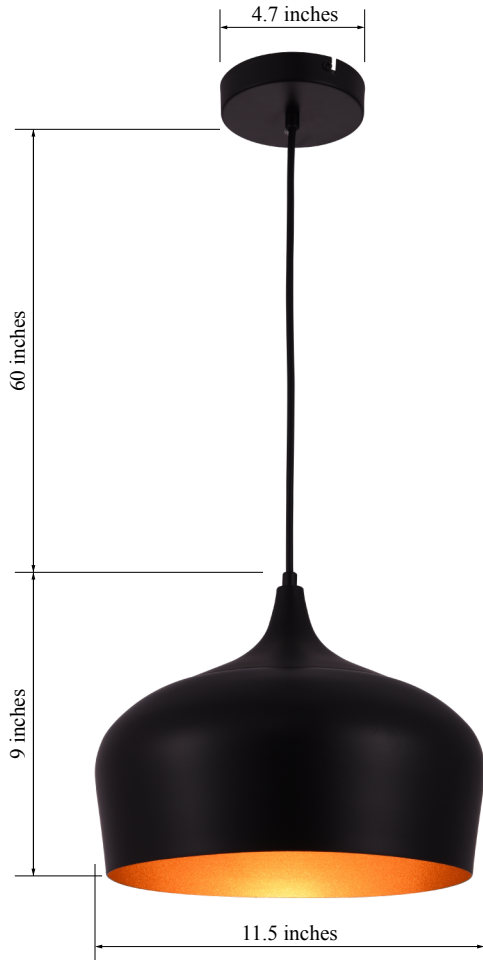

PRODUCT SPECIFICATION SHEET

NORA COLLECTION

Nora 1-Light Pendant lamp Aluminium Shade

Black
Item No:LDPD2003

Available Finishes

Black + Wood
Item No:LDPD2005

White
Item No:LDPD2004

Burnished Nickel
Item No:LDPD2003BN

Honey Gold
Item No:LDPD2003HG

Dimensions

| | |
|------------------|----------|
| Canopy Size(in) | D4.7"H1" |
| Chain/Rod Length | 60" |
| Length | N/A |
| Width | 11.5" |
| Height | 9" |
| Maximum Height | 69" |

Specifications

| | |
|----------------|------------------|
| Finish | 5 Finishes |
| Material | Iron / Aluminium |
| Glass Color | N/A |
| Type | Pendant lamp |
| Hanging Device | Cord |
| Voltage | 110-125V |
| Dimmable | Yes |
| Warranty | 1 Year Limited |
| Shipment Type | Small Parcel |