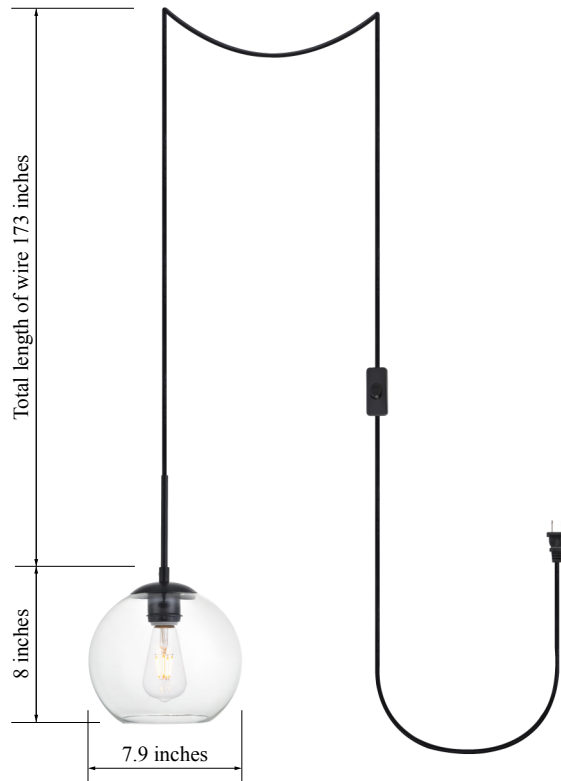

PRODUCT SPECIFICATION SHEET

BAXTER COLLECTION

Baxter 1-Light Pendant lamp Glass Shade

Black
Item No:LDPG2206BK

Brass
Item No:LDPG2206BR

Available Finishes

Dimensions

Canopy Size(in)	N/A
Chain/Rod Length	150"
Length	N/A
Width	7.9"
Height	8"
Maximum Height	158"

Specifications

Finish	2 Finishes
Material	Glass / Iron
Glass Color	Clear
Type	Pendant lamp
Hanging Device	Cord
Voltage	110-125V
Dimmable	Yes
Warranty	1 Year Limited
Shipment Type	Small Parcel

Bulb / Socket

Socket Type	E26
Number of Lights	1
Wattage/Bulb	40W
Included	No

Installation

Indoor/Outdoor	Indoor
Dry/Wet/Damp	Dry
Weight	1.8 LBS
Wire Length	173"
Safety Rating	N/A