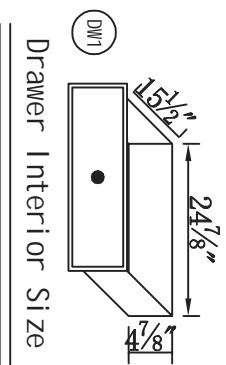

Drawer Interior Size

DWG. NO.

MODEL NO:

MF72036

SPEC NO:

QUANTITY:

DATE:

CHECKED BY:

FOR PROPOSAL ONLY ALL DIMENSIONS TO BE VERIFIED

PROJECT:

COLOR:

FINISH:

REVISIONS

1	
2	
3	
4	
5	
6	

ELEGANT FURNITURE & LIGHTING™

500-550 E. Erie Avenue

Philadelphia PA 19134

1-888-388-3390