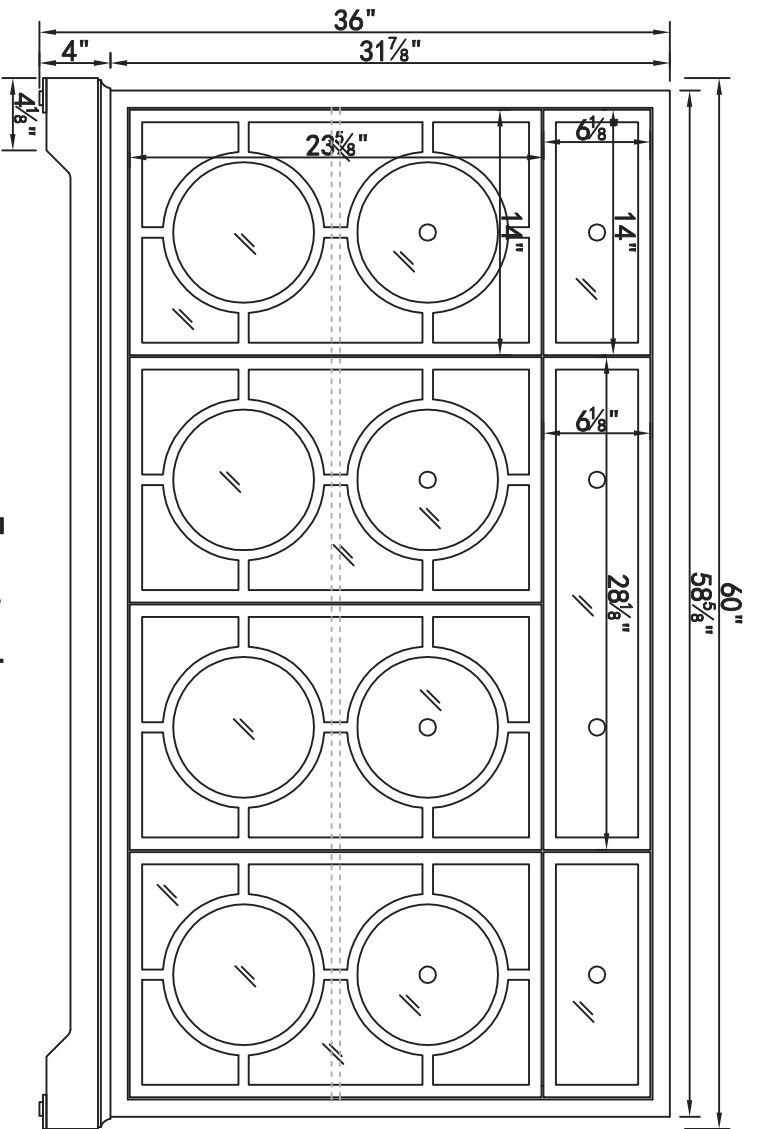

Front view

DWG. NO.

MODEL NO:
MF81001WH

SPEC NO:

QUANTITY:

DATE:

CHECKED BY:

FOR PROPOSAL ONLY ALL
DIMENSIONS TO BE VERIFIED

PROJECT:

COLOR:

FINISH:

REVISIONS

1	
2	
3	
4	
5	
6	

ELEGANT
FURNITURE & LIGHTING™

500-550 E. Erie Avenue

Philadelphia PA 19134

1-888-388-3390