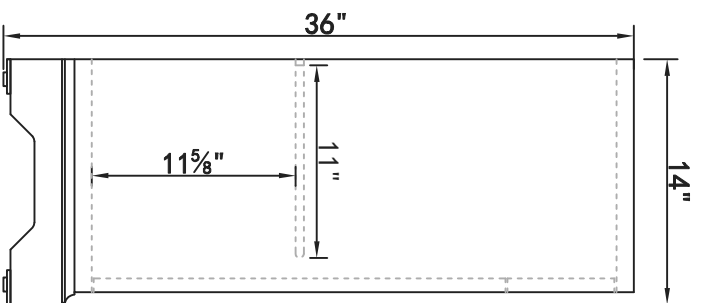

Side view

DWG. NO.

MODEL NO:
MF81001WH

SPEC NO:

QUANTITY:

DATE:

CHECKED BY:

FOR PROPOSAL ONLY ALL
DIMENSIONS TO BE VERIFIED

PROJECT:

COLOR:

FINISH:

REVISIONS

1	
2	
3	
4	
5	
6	

ELEGANT
FURNITURE & LIGHTING™

500-550 E. Erie Avenue

Philadelphia PA 19134

1-888-388-3390