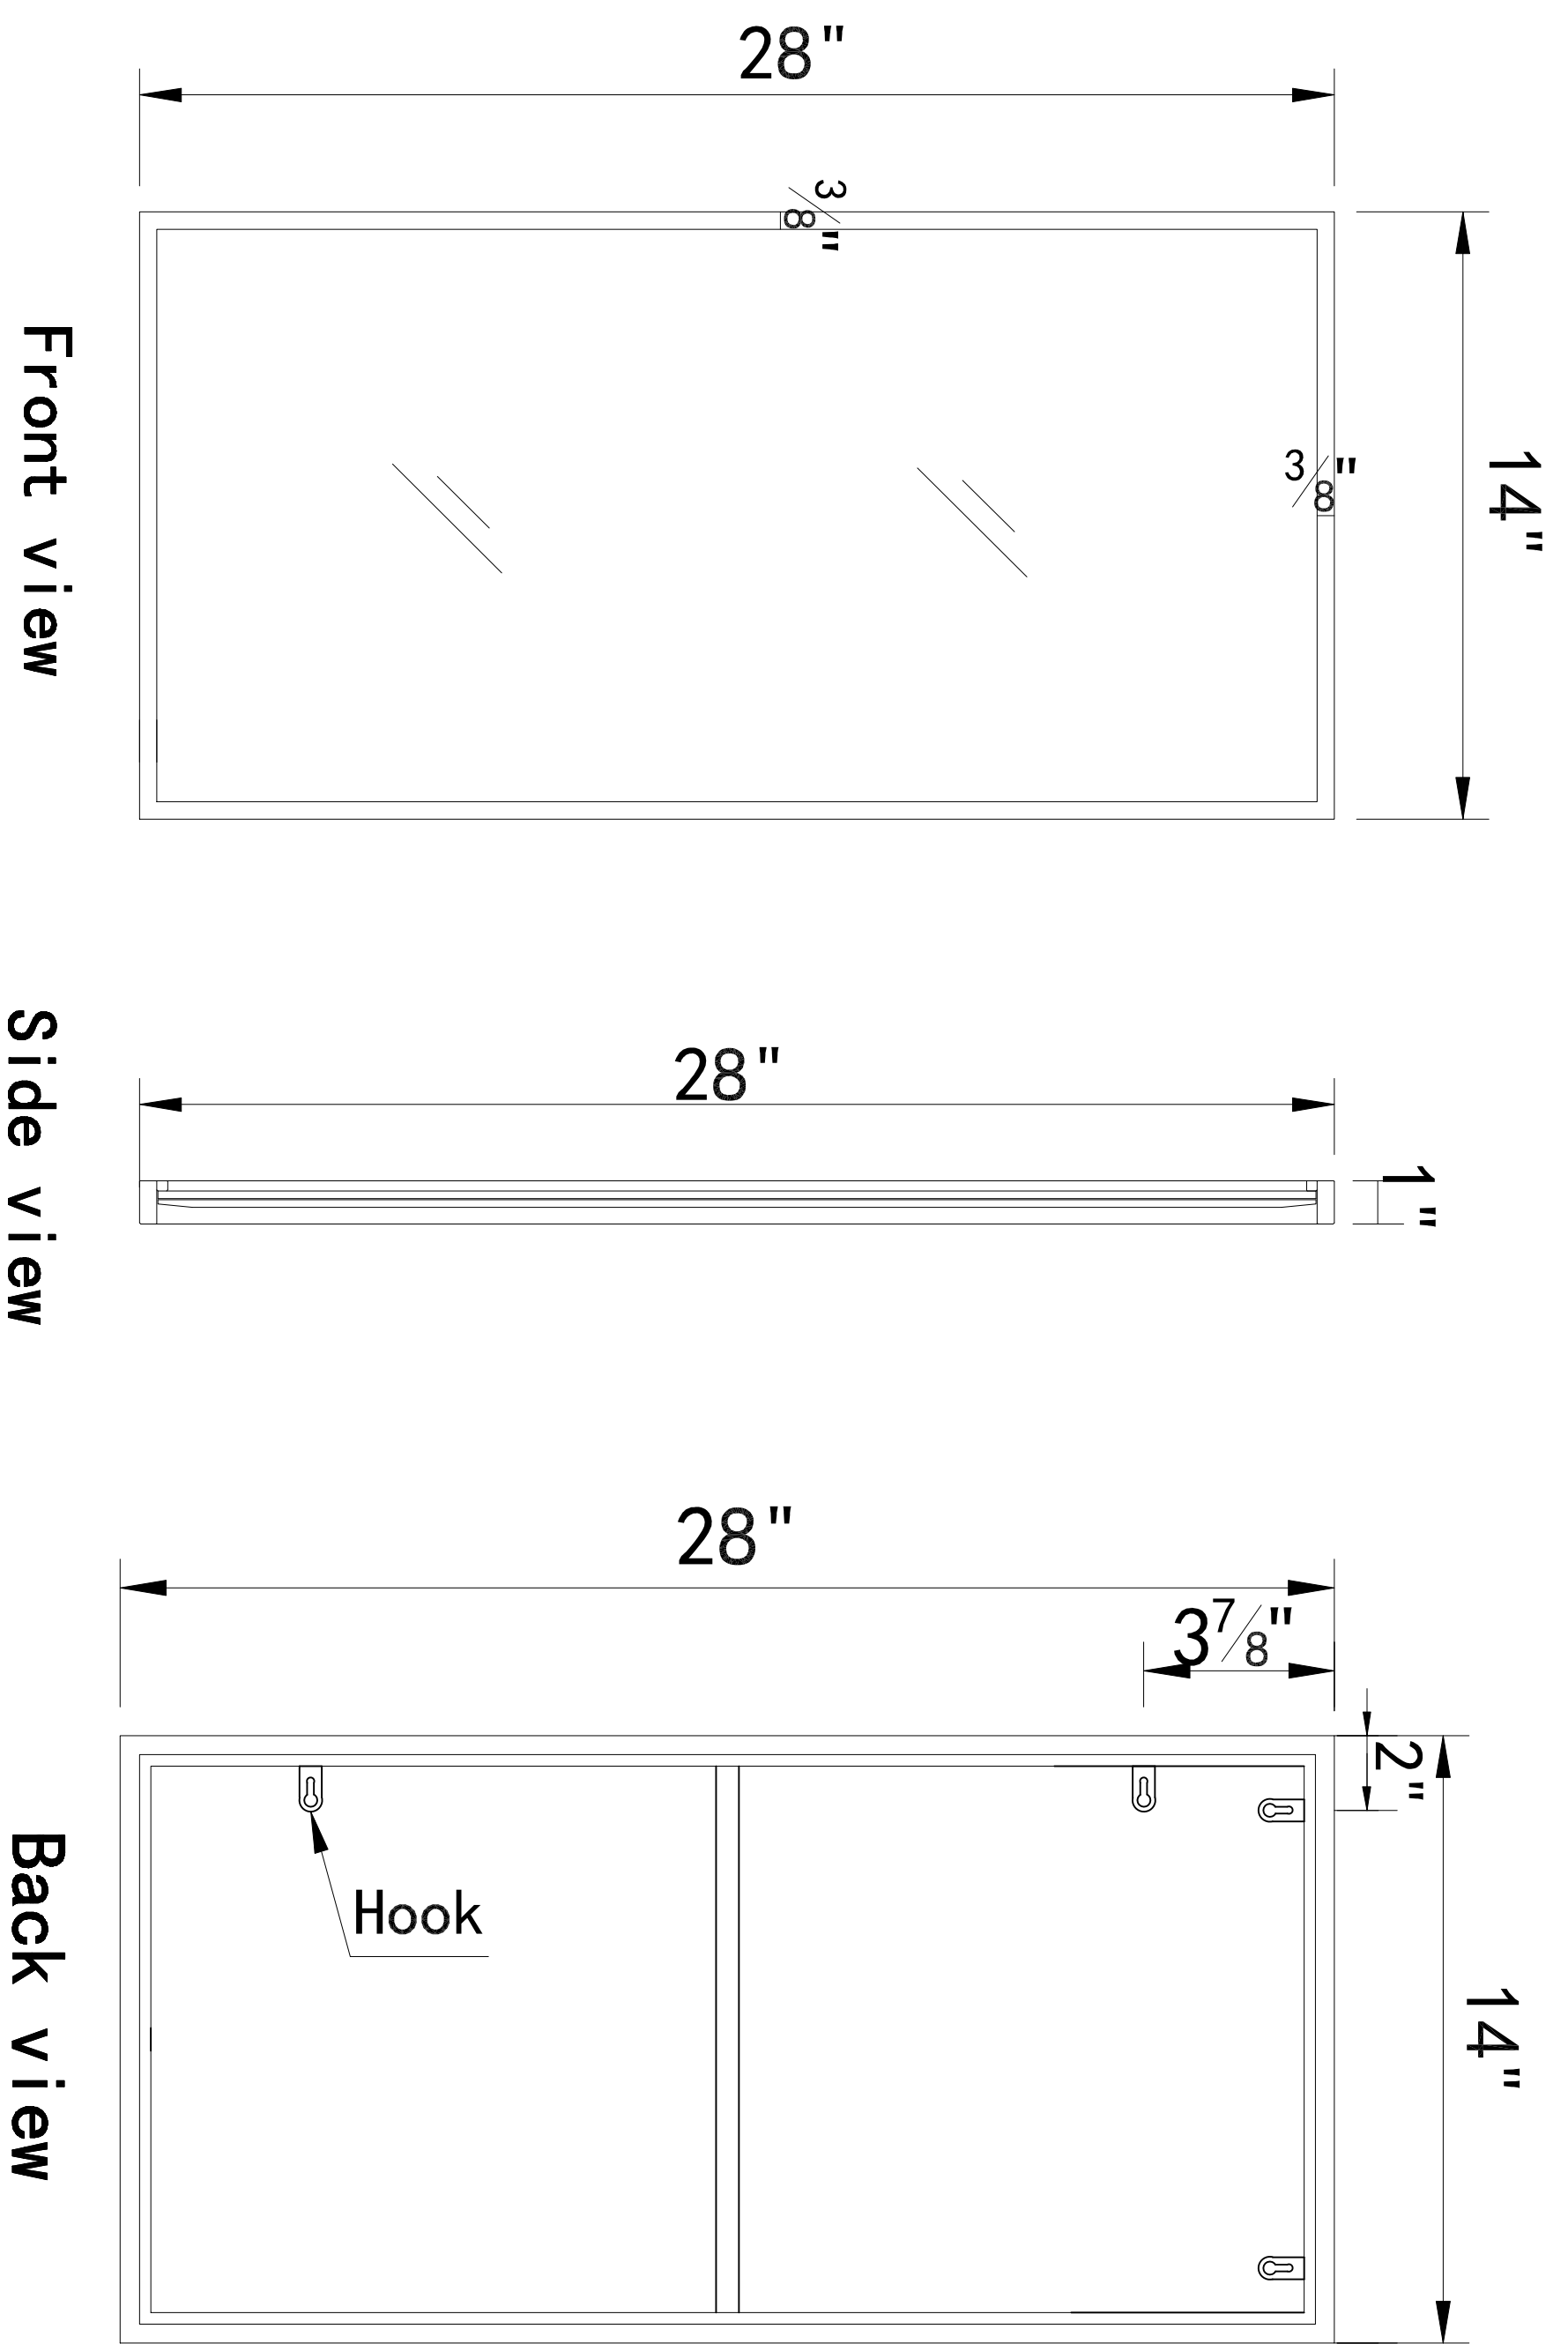

Model #	MR41428 BR	Product Type	Mirror	Product Width (in)	28	Product Depth (in)	1	Product Height (in)	14
Mirror Width	27.25"	Mirror Depth	0.16"	Mirror Height	13.25"	Frame shape	Rectangle	Orientation	Vertical
Frame finish	Brass	Frame material	Metal and MDF	Mounting / attachment type	Metal Inset hanger	Number of brackets	4	Beveled glass	Yes
Frameless	No	Package LENGTH	31.14	Package WIDTH	17.12	Package HEIGHT	3.14	Package Weight	10.69
Product weight	9.00	Shipment Type	Small Parcel						

Front view

Side view

Back view

DWG. NO.	
MODEL NO:	MR41428BR
SPEC NO:	
QUANTITY:	
DATE:	
CHECKED BY:	
FOR PROPOSAL ONLY ALL DIMENSIONS TO BE VERIFIED	
PROJECT:	
COLOR:	
FINISH:	
REVISIONS	
1	
2	
3	
4	
5	
6	

500-550 E. Erie Avenue
Philadelphia PA 19134
1-888-388-3390

DWG. NO.	
MODEL NO:	MR41428BR
SPEC NO:	
QUANTITY:	
DATE:	
CHECKED BY:	
FOR PROPOSAL ONLY ALL DIMENSIONS TO BE VERIFIED	
PROJECT:	
COLOR:	
FINISH:	
REVISIONS	
1	
2	
3	
4	
5	
6	