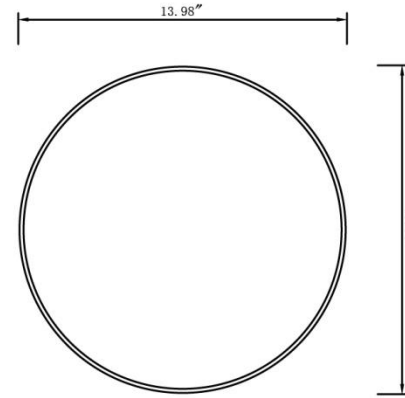

Front view

Side view

Top view

Back view

DWG. NO.

MODEL NO:
OT1015

SPEC NO:

QUANTITY: