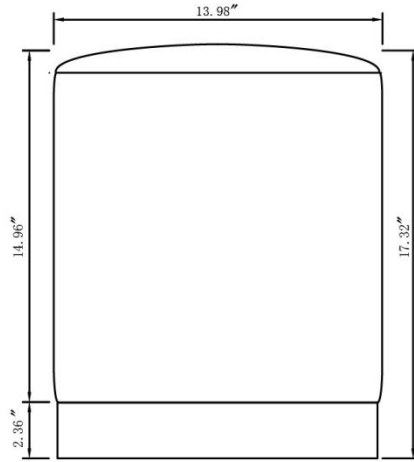

Front view

Side view

Top view

Back view

DWG. NO.

MODEL NO:
OT1015

SPEC NO:

QUANTITY: