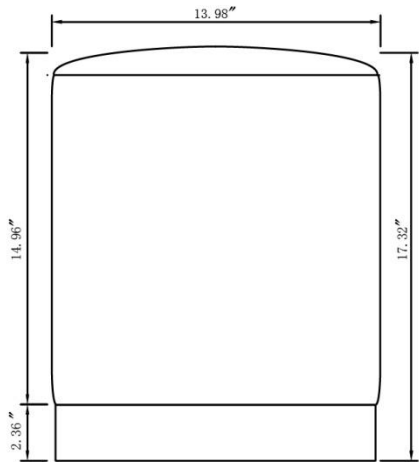

Front view

Side view

Top view

Back view

DWG. NO.

MODEL NO:
OT1015

SPEC NO:

QUANTITY: