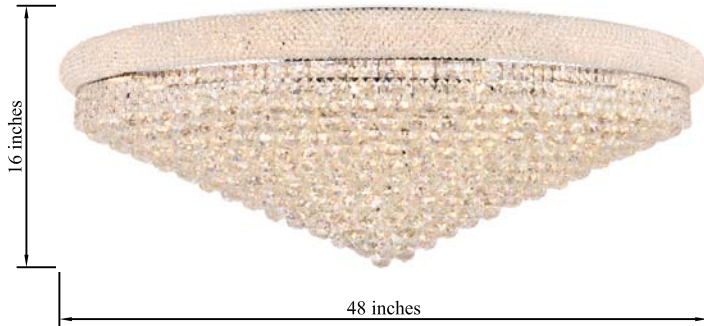

PRODUCT SPECIFICATION SHEET

PRIMO COLLECTION

Primo 33-Light Chrome Flush Mount Clear Crystal

Chrome
Item No: V1800F48C

Gold
Item No: V1800F48G

Dimensions

Canopy Size(in)	D39.4"H1"
Chain/Rod Length	N/A
Length	N/A
Width	48"
Height	16"
Maximum Height	N/A

Specifications

Finish	2 Finishes
Material	Iron / Crystal
Crystal Color	Clear
Type	Flush Mount
Hanging Device	N/A
Voltage	110-125V
Dimmable	YES
Warranty	1 Year Limited
Shipment Type	LTL

Bulb / Socket

Socket Type	E12
Number of Lights	33
Wattage/Bulb	40W
Included	No

Installation

Indoor/Outdoor	Indoor
Dry/Wet/Damp	Dry
Weight	246 LBS
Wire Length	20"
Safety Rating	UL Listed

Available Finishes

The Collection is composed of Chandeliers,
Table Lamps,Pendants
Wall Sconces and Flush Mounts