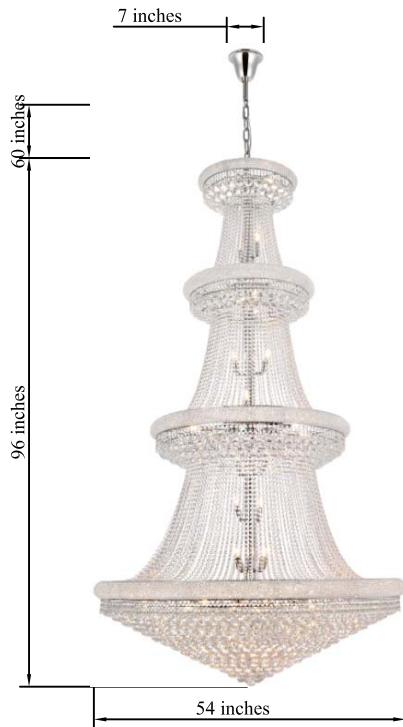

## PRIMO COLLECTION

Primo (48)-Light Chrome Pendant Clear Crystal

Chrome  
Item No: V1800G54C

Gold  
Item No: V1800G54G

### Dimensions

Canopy Size(in)	D7"H5"
Chain/Rod Length	60"
Length	N/A
Width	54"
Height	96"
Maximum Height	156"

### Specifications

Finish	2 Finishes
Material	Iron / Crystal
Crystal/Glass Color	Clear
Type	Pendant
Hanging Device	Chain
Voltage	110-125V
Dimmable	YES
Warranty	1 Year Limited
Shipment Type	LTL