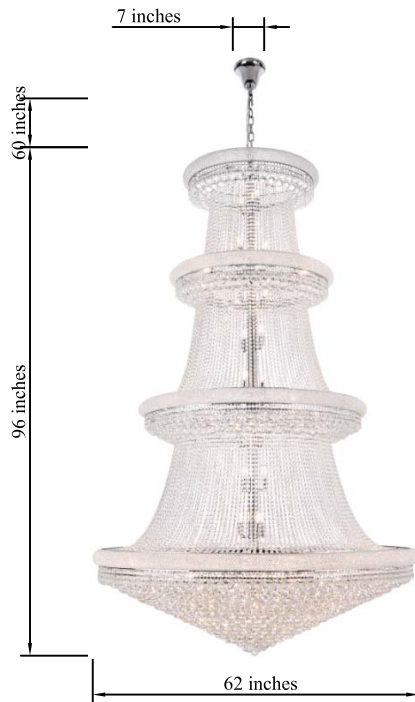

PRODUCT SPECIFICATION SHEET

PRIMO COLLECTION

Primo (56)-Light Chrome Pendant Clear Crystal

Chrome
Item No: V1800G62C

Gold
Item No: V1800G62G

Available Finishes

The Collection is composed of Chandeliers,
Table Lamps, Pendants
Wall Sconces and Flush Mounts

Dimensions

Canopy Size(in)	D7"H5"
Chain/Rod Length	60"
Length	N/A
Width	62"
Height	96"
Maximum Height	156"

Specifications

Finish	2 Finishes
Material	Iron / Crystal
Crystal/Glass Color	Clear
Type	Pendant
Hanging Device	Chain
Voltage	110-125V
Dimmable	YES
Warranty	1 Year Limited
Shipment Type	LTL

Bulb / Socket

Socket Type	E12
Number of Lights	56
Wattage/Bulb	40W
Included	No

Installation

Indoor/Outdoor	Indoor
Dry/Wet/Damp	Dry
Weight	414 LBS
Wire Length	144"
Safety Rating	UL Listed