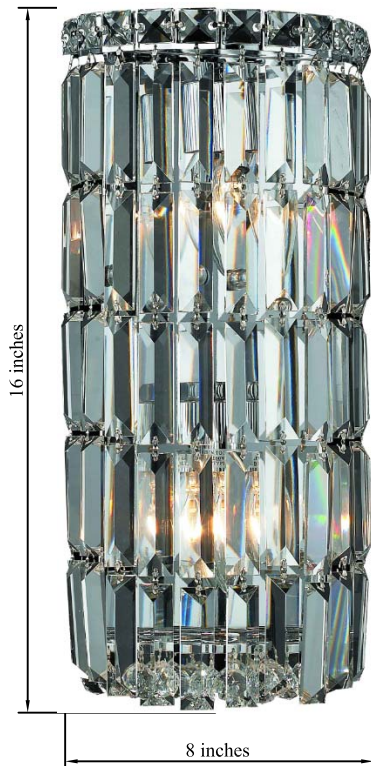

PRODUCT SPECIFICATION SHEET

MAXIME COLLECTION

Maxime 2-Light Chrome Wall Sconce Clear Crystal

Chrome
Item No: 2030W8C

Black
Item No: 2030W8BK

Available Finishes

The Collection is composed of Chandeliers,
Table Lamps, Floor lamps, Pendants,
Wall Sconces and Flush Mounts

Dimensions

Back plate size(in)	L15"*W4.3"*H1"
Chain/Rod Length	N/A
Width	8"
Extension	4"
Height	16"
Maximum Height	N/A

Specifications

Finish	2 Finishes
Material	Iron / Crystal
Crystal/Glass Color	Clear
Type	Wall Sconce
Hanging Device	N/A
Voltage	110-125V
Dimmable	YES
Warranty	1 Year Limited
Shipment Type	Small Parcel

Bulb / Socket

Socket Type	E12
Number of Lights	2
Wattage/Bulb	40W
Included	No

Installation

Indoor/Outdoor	Indoor
Dry/Wet/Damp	Dry
Weight	9 LBS
Wire Length	12"
Safety Rating	UL Listed