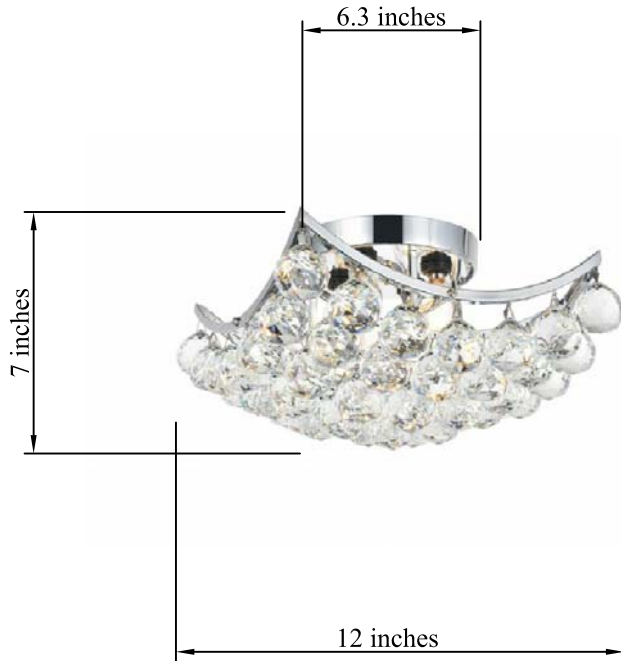

## CORONA COLLECTION

CORONA 4-Light Chrome Flush Mount Clear Crystal

Chrome  
Item No:V9800F12C/RC

Gold  
Item No:V9800F12G/RC

Black  
Item No:V9800F12BK/RC

Available Finishes

### Dimensions

Canopy Size(in)	D6.3"H1"
Chain/Rod Length	
Length	12"
Width	12"
Height	7"
Maximum Height	7"

### Specifications

Finish	3 Finishes
Material	Iron / Crystal
Crystal / Glass Color	Clear
Type	Flush Mount
Hanging Device	
Voltage	110-125V
Dimmable	No
Warranty	1 Year Limited
Shipment Type	Small Parcel

### Bulb / Socket

Socket Type	E12
Number of Lights	4
Wattage/Bulb	40W
Included	No