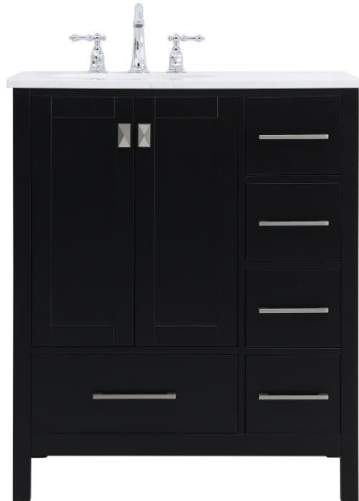

PRODUCT SPECIFICATION SHEET

Irene collection

32 inch single bathroom vanity Set

Item No: VF18832BL
(Blue)

Item No: VF18832BK
(Black)

Item No: VF18832GR
(Grey)

Item No: VF18832WH
(White)

Available Finishes

Dimensions

Overall dimensions	32"L x 22"W x 34"H
Top thickness	0.75"

Specifications

Base Finish	Blue/Black/Grey/White
Top finish	Calacatta White
Base material	solid wood leg and MDF
Top material	Quartz
Sink included	yes
sink material	porcelain
overflow hole	yes
sink type	undermount
Doors	Yes
number of doors	2
Drawers	YES
number of Functional drawers	5
soft close drawer glides	Yes
mounting location	free-standing
mounting bracket included	no
backsplash included	no
drain assembly included	no
faucet included	no
Compatible faucet installation type	widespread
P-trap included	no
assembly required	no
installation required	yes
warranty	1 year limited
Shipment Type	LTL