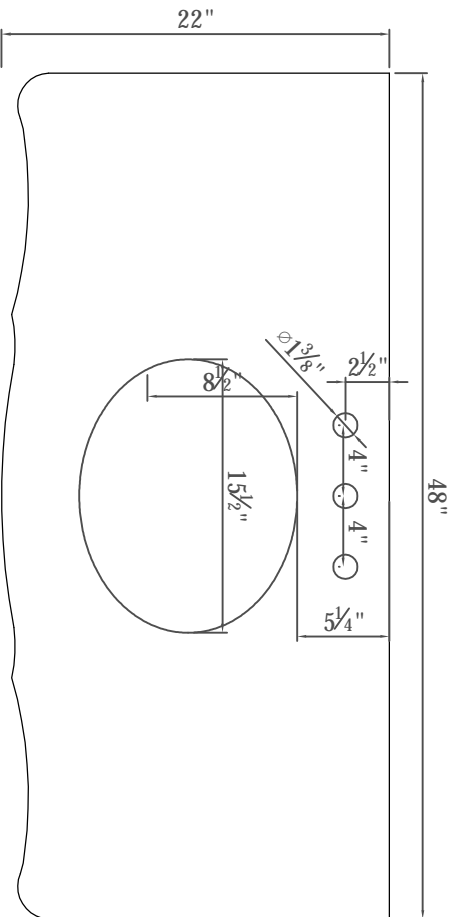

Front view

Top view

DWG. NO.

MODEL NO:

VF38848AW

SPEC NO:

QUANTITY:

DATE:

CHECKED BY:

FOR PROPOSAL ONLY ALL DIMENSIONS TO BE VERIFIED

PROJECT:

COLOR:

FINISH:

REVISIONS

1	
2	
3	
4	
5	
6	

ELEGANT
FURNITURE & LIGHTING™

500-550 E. Erie Avenue

Philadelphia PA 19134

1-888-388-3390