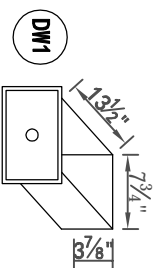

Front view

Side view

Top view

Drawer Interior Size

DWG. NO.

MODEL NO:

VF38848AW

SPEC NO: