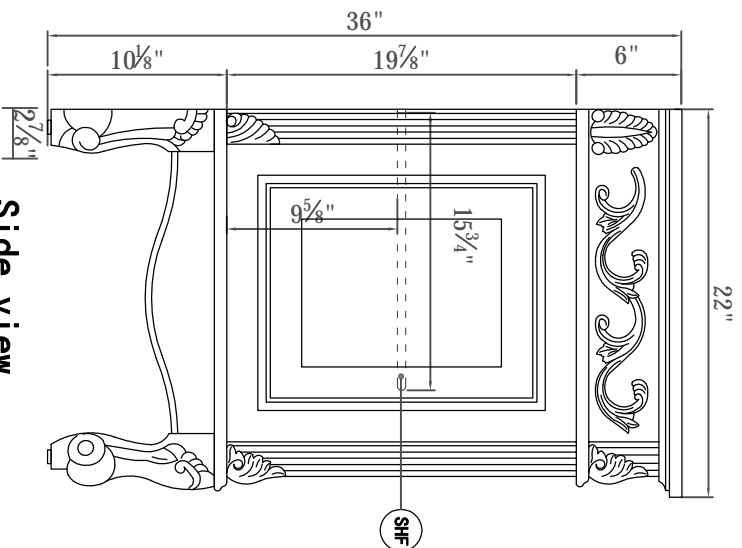

Side view

DWG. NO.

MODEL NO:

VF38848AW

SPEC NO:

QUANTITY:

DATE:

CHECKED BY:

FOR PROPOSAL ONLY ALL DIMENSIONS TO BE VERIFIED

PROJECT:

COLOR:

FINISH:

REVISIONS

1	
2	
3	
4	
5	
6	

ELEGANT
FURNITURE & LIGHTING™

500-550 E. Erie Avenue

Philadelphia PA 19134

1-888-388-3390