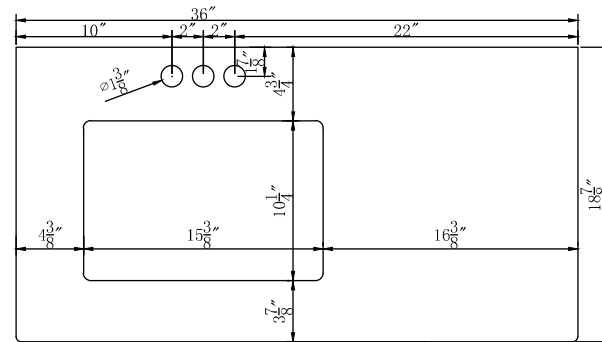

Top view

DWG. NO.:

MODEL NO.:

VF90236GR

ALTERATIONS

1	
2	
3	
4	

FOR PROPOSAL ONLY ALL DIMENSIONS TO BE VERIFIED

SCALE:

DWG. BY:

CHECKED BY:

DATE:

PROJECT:

Qty:

Color:

DRAWING TITLE:

FINISH:

Elegant

Decor

ELEGANT LIGHTING