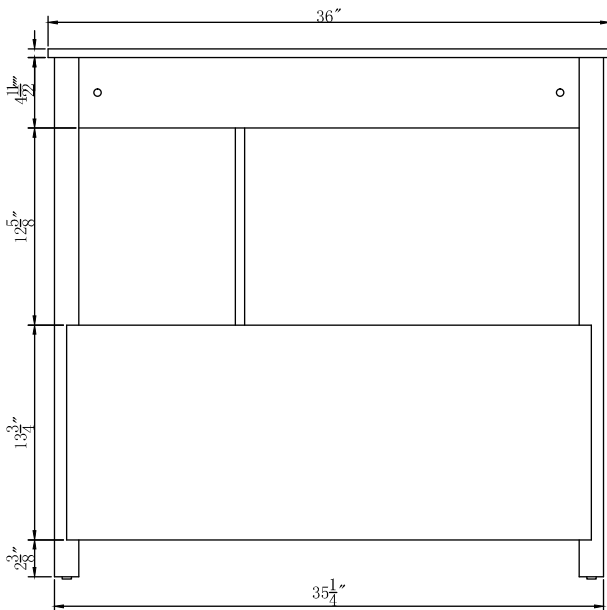

Front view

Side view

Back view

Top view

DWG. NO.:

MODEL NO.:

VF90236GR

ALTERATIONS