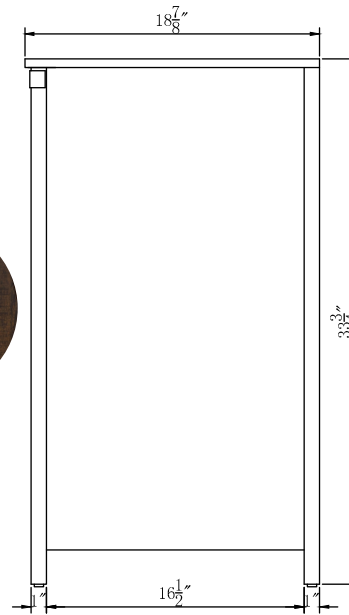

Side view

DWG. NO.:

MODEL NO.:

VF90236GR

ALTERATIONS

1	
2	
3	
4	

FOR PROPOSAL ONLY ALL DIMENSIONS TO BE VERIFIED

SCALE:

DWG. BY:

CHECKED BY:

DATE:

PROJECT:

Qty:

Color:

DRAWING TITLE:

FINISH:

Elegant

Decor

ELEGANT LIGHTING