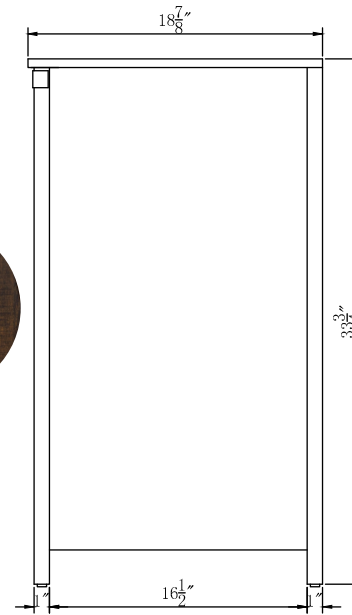

Side view

DWG. NO.:

MODEL NO.:

VF90236WH

ALTERATIONS

- 1
- 2
- 3
- 4

FOR PROPOSAL ONLY ALL DIMENSIONS TO BE VERIFIED

SCALE:

DWG. BY:

CHECKED BY:

DATE:

PROJECT:

Qty:

Color:

DRAWING TITLE:

FINISH:

Elegant

Decor

ELEGANT LIGHTING