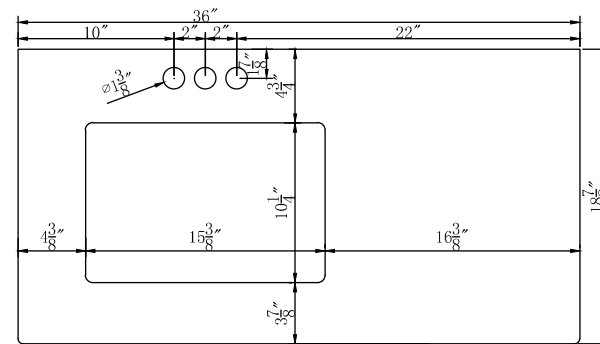

Top view

DWG. NO.:

MODEL NO.:

VF90236WH

ALTERATIONS

- 1
- 2
- 3
- 4

FOR PROPOSAL ONLY ALL DIMENSIONS TO BE VERIFIED

SCALE:

DWG. BY:

CHECKED BY:

DATE:

PROJECT:

Qty:

Color:

DRAWING TITLE:

FINISH:

Elegant

Decor

ELEGANT LIGHTING