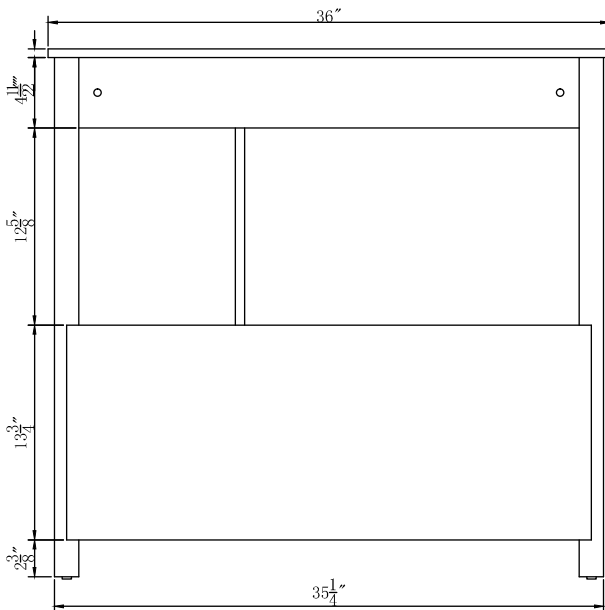

Front view

Side view

Back view

Top view

DWG. NO.:

MODEL NO.:

VF90236WH

ALTERATIONS