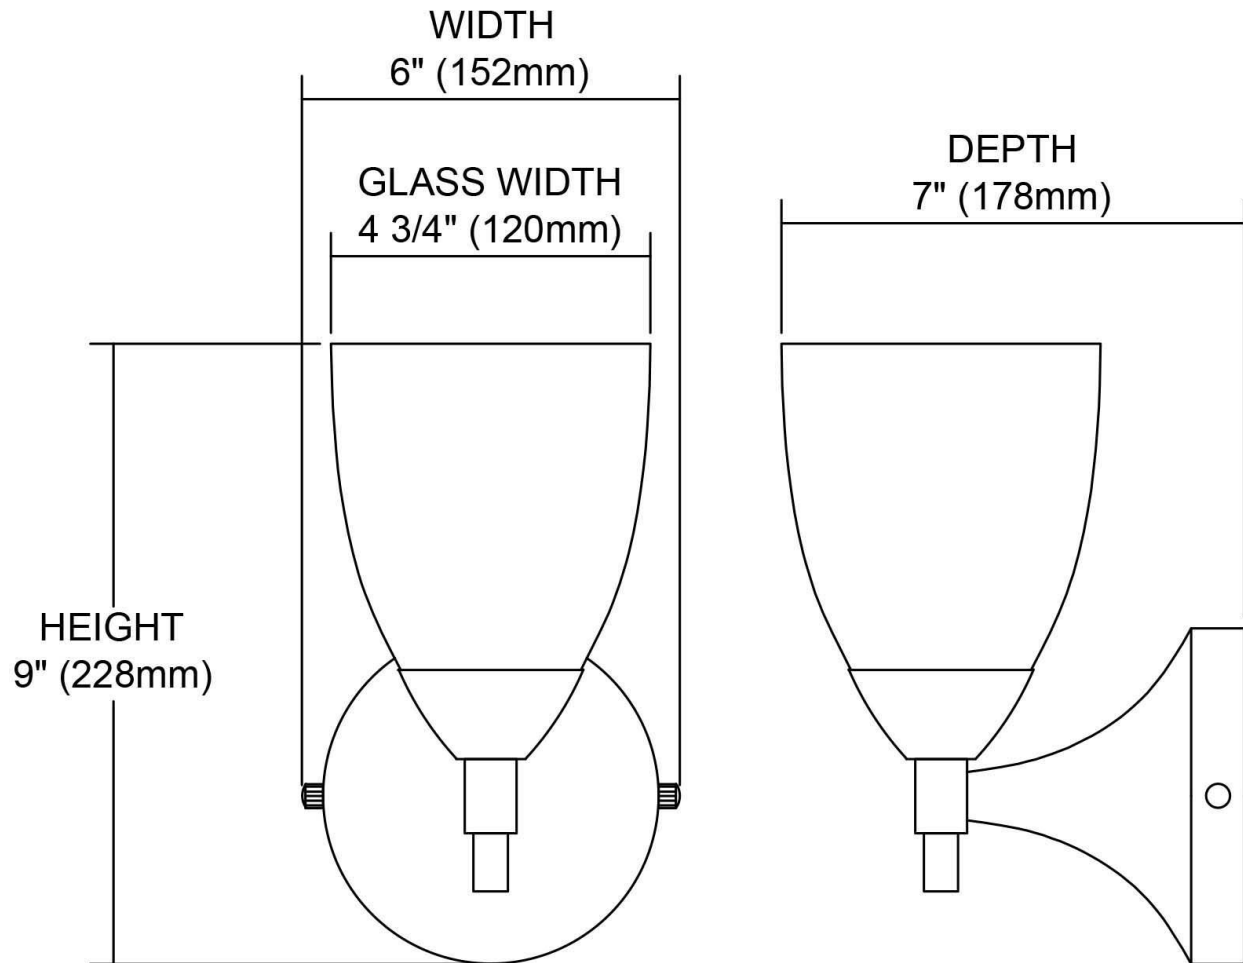

LED

ITEM #:	10150/1DR-S-LED
UPC	748119053455
Description	Celina 1-Light Wall Lamp in Dark Rust with Sapphire Glass - Includes LED Bulb
Finish	Dark Rust
Materials	Glass, Metal
Brand	ELK Lighting
Collection	Celina
Category	Indoor Lighting
Type	Sconce

ITEM DIMENSIONS				RATINGS & SPECIFICATIONS				
Width	5.5 inches			Safety Rating	N/A		Certification	Dry locations
Depth	7 inches			ADA Compliant	N/A		Voltage	N/A
Height	9 inches			BULBS / SOCKETS				
Weight	2 pounds			Quantity	1	Wattage	9.5 watts	
ADDITIONAL DIMENSIONS				Included	Yes		Type	A19 LED (E26 Medium Base)
Backplate / Canopy	5 diameter			Other	N/A			
HCWO	N/A			CHAIN / CORD INFORMATION				
Min. Extension	N/A			Chain	N/A		Cord	N/A
Max. Extension	N/A			SHADE / GLASS DETAILS				
OVERALL HEIGHT				Shade/Glass Description	Scarlet Red Glass			
Min.	N/A	Max.	N/A					
EXTENSION ROD(S)				Width	5 inches		Height	7 inches
N/A				Width at Top	5 inches		Width at Bottom	5 inches