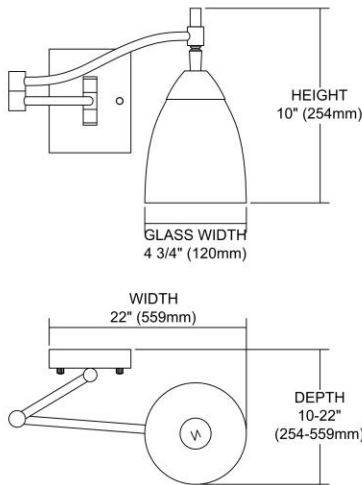

ITEM #:	10151/1DR-FR
UPC	748119012667
Description	Celina 1-Light Swingarm Wall Lamp in Dark Rust with Fire Red Glass
Finish	Dark Rust
Materials	Glass, Metal
Brand	ELK Lighting
Collection	Celina
Category	Indoor Lighting
Type	Sconce

ITEM DIMENSIONS				RATINGS & SPECIFICATIONS				
Width	10 inches			Safety Rating	N/A		Certification	N/A
Depth	22 inches			ADA Compliant	N/A		Voltage	N/A
Height	14 inches			BULBS / SOCKETS				
Weight	3 pounds			Quantity	1	Wattage	60 watts	
ADDITIONAL DIMENSIONS				Included	No		Type	A19 (E26 Medium Base)
Backplate / Canopy	6x4.74			Other	N/A			
HCWO	N/A			CHAIN / CORD INFORMATION				
Min. Extension	N/A			Chain	N/A		Cord	N/A
Max. Extension	N/A			SHADE / GLASS DETAILS				
OVERALL HEIGHT				Shade/Glass Description	Fire Red Glass			
Min.	N/A		Max.	N/A				
EXTENSION ROD(S)				Width	5 inches		Height	N/A
N/A				Width at Top	N/A		Width at Bottom	N/A