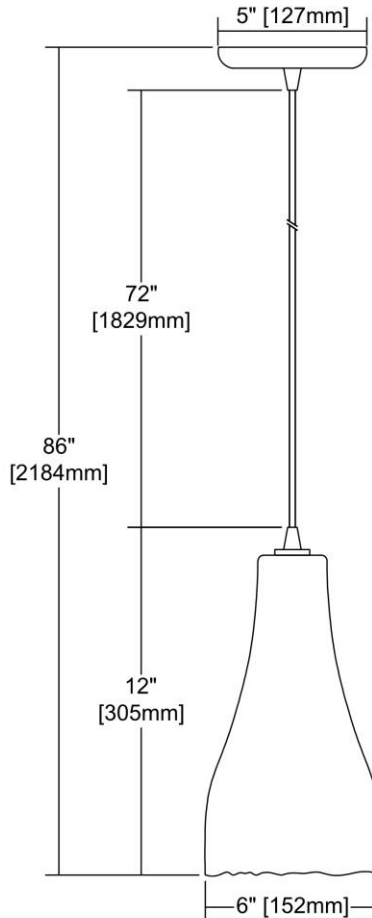


	ITEM #:	10446/1
	UPC	748119124728
	Description	Hand Formed Glass 1-Light Mini Pendant in Oiled Bronze with Clear Hand-formed Glass
	Finish	Oil Rubbed Bronze
	Materials	Glass, Metal
	Brand	ELK Lighting
	Collection	Hand Formed Glass
	Category	Indoor Lighting
	Type	Mini Pendant

ITEM DIMENSIONS				RATINGS & SPECIFICATIONS				
Width	6 inches			Safety Rating	N/A		Certification	N/A
Depth	6 inches			ADA Compliant	N/A		Voltage	N/A
Height	12 inches			BULBS / SOCKETS				
Weight	3 pounds			Quantity	1	Wattage	60 watts	
ADDITIONAL DIMENSIONS				Included	No		Type	A19 (E26 Medium Base)
Backplate / Canopy	5x5			Other	N/A			
HCWO	N/A			CHAIN / CORD INFORMATION				
Min. Extension	N/A			Chain	N/A		Cord	N/A
Max. Extension	N/A			SHADE / GLASS DETAILS				
OVERALL HEIGHT				Shade/Glass Description	Clear Hand-formed Glass			
Min.	N/A		Max.	N/A				
EXTENSION ROD(S)				Width	N/A		Height	N/A
N/A				Width at Top	N/A		Width at Bottom	N/A