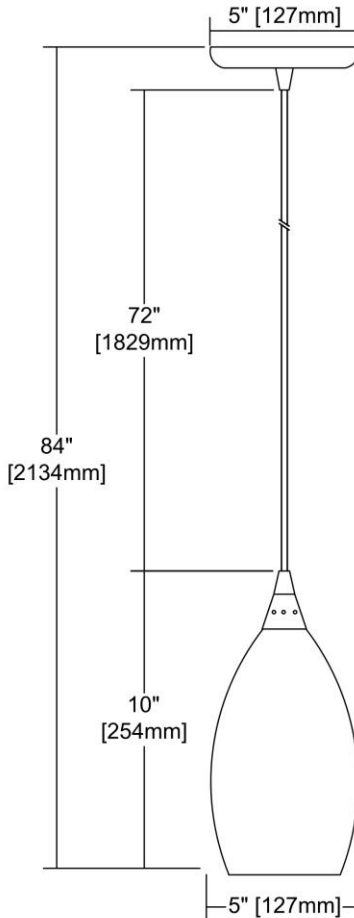


	ITEM #:	10650/1
	UPC	748119123325
	Description	Collanino 1-Light Mini Pendant in Satin Nickel with Aqua Swirl Blown Glass
	Finish	Satin Nickel
	Materials	Glass, Metal
	Brand	ELK Lighting
	Collection	Collanino
	Category	Indoor Lighting
	Type	Mini Pendant

ITEM DIMENSIONS				RATINGS & SPECIFICATIONS				
Width	5 inches			Safety Rating	N/A		Certification	N/A
Depth	5 inches			ADA Compliant	N/A		Voltage	N/A
Height	10 inches			BULBS / SOCKETS				
Weight	2 pounds			Quantity	1	Wattage	60 watts	
ADDITIONAL DIMENSIONS				Included	No		Type	A19 (E26 Medium Base)
Backplate / Canopy	5x5			Other	N/A			
HCWO	N/A			CHAIN / CORD INFORMATION				
Min. Extension	N/A			Chain	N/A		Cord	N/A
Max. Extension	N/A			SHADE / GLASS DETAILS				
OVERALL HEIGHT				Shade/Glass Description	Aqua Swirl Blown Glass			
Min.	N/A		Max.	N/A				
EXTENSION ROD(S)				Width	N/A		Height	N/A
N/A				Width at Top	N/A		Width at Bottom	N/A