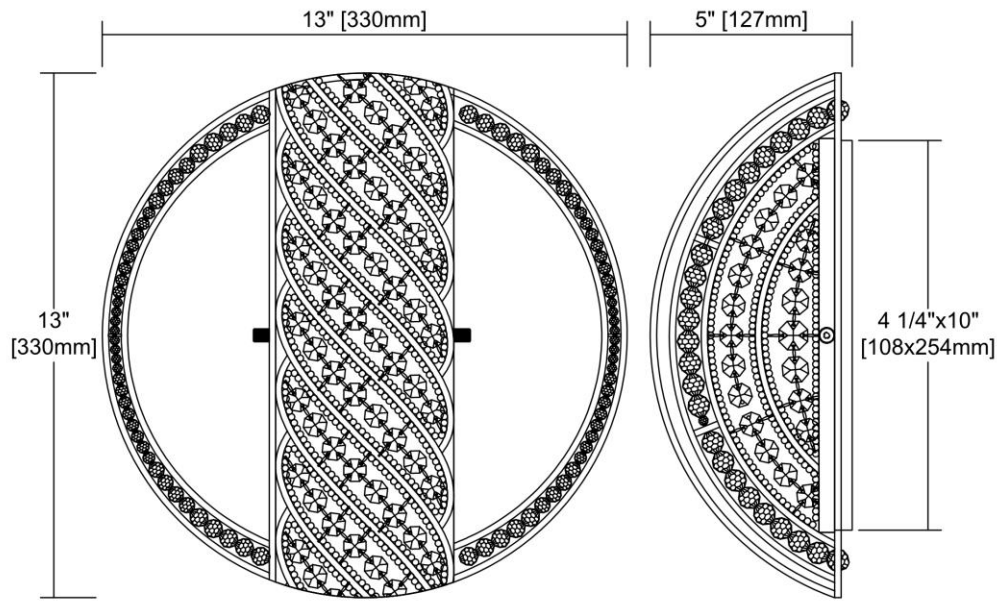

<b>ITEM #:</b>	11090/2
<b>UPC</b>	748119125107
<b>Description</b>	Bradington 2-Light Sconce in Weathered Zinc with Clear Crystal
<b>Finish</b>	Weathered Zinc
<b>Materials</b>	Crystal, Metal
<b>Brand</b>	ELK Lighting
<b>Collection</b>	Bradington
<b>Category</b>	Indoor Lighting
<b>Type</b>	Sconce

ITEM DIMENSIONS				RATINGS & SPECIFICATIONS				
<b>Width</b>	13 inches			<b>Safety Rating</b>	N/A		<b>Certification</b>	N/A
<b>Depth</b>	5 inches			<b>ADA Compliant</b>	N/A		<b>Voltage</b>	N/A
<b>Height</b>	13 inches			<b>BULBS / SOCKETS</b>				
<b>Weight</b>	4 pounds			<b>Quantity</b>	2	<b>Wattage</b>	60 watts	
<b>ADDITIONAL DIMENSIONS</b>				<b>Included</b>	No		<b>Type</b>	B11 (E12 Candelabra Base)
<b>Backplate / Canopy</b>	4.25x10			<b>Other</b>	N/A			
<b>HCWO</b>	N/A			<b>CHAIN / CORD INFORMATION</b>				
<b>Min. Extension</b>	N/A			<b>Chain</b>	N/A		<b>Cord</b>	N/A
<b>Max. Extension</b>	N/A			<b>SHADE / GLASS DETAILS</b>				
<b>OVERALL HEIGHT</b>				<b>Shade/Glass Description</b>	Clear Crystal			
<b>Min.</b>	N/A		<b>Max.</b>	N/A				
<b>EXTENSION ROD(S)</b>				<b>Width</b>	N/A		<b>Height</b>	N/A
N/A				<b>Width at Top</b>	N/A		<b>Width at Bottom</b>	N/A