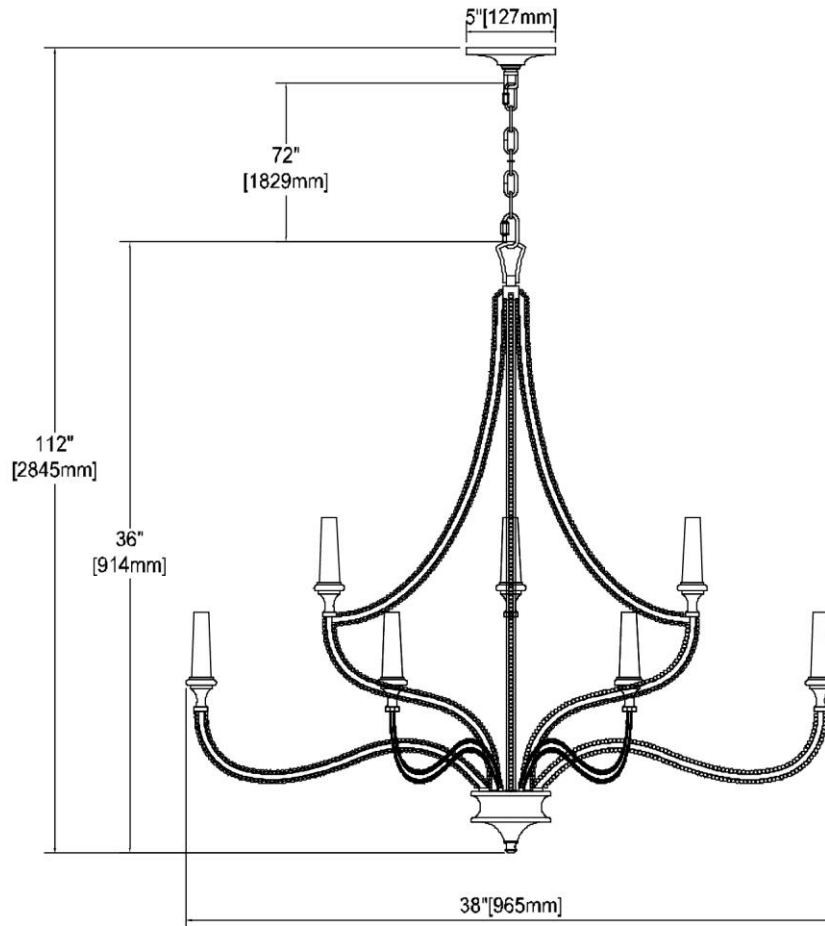

	<b>ITEM #:</b>	11178/12
	<b>UPC</b>	748119132525
	<b>Description</b>	La Rochelle 12-Light Chandelier in Parisian Gold Leaf
	<b>Finish</b>	Parisian Gold Leaf
	<b>Materials</b>	Glass, Steel
	<b>Brand</b>	ELK Lighting
	<b>Collection</b>	La Rochelle
	<b>Category</b>	Indoor Lighting
	<b>Type</b>	Chandelier

ITEM DIMENSIONS				RATINGS & SPECIFICATIONS				
<b>Width</b>	38 inches			<b>Safety Rating</b>	UL		<b>Certification</b>	Dry locations
<b>Depth</b>	38 inches			<b>ADA Compliant</b>	N/A		<b>Voltage</b>	120
<b>Height</b>	36 inches			<b>BULBS / SOCKETS</b>				
<b>Weight</b>	17 pounds			<b>Quantity</b>	12	<b>Wattage</b>	60 watts	
ADDITIONAL DIMENSIONS				<b>Included</b>	No	<b>Type</b>	Torpedo (E12 Candelabra Base)	
<b>Backplate / Canopy</b>	5 diameter			<b>Other</b>	N/A			
<b>HCWO</b>	N/A			CHAIN / CORD INFORMATION				
<b>Min. Extension</b>	N/A			<b>Chain</b>	72 inches	<b>Cord</b>	144 inches - Clear	
<b>Max. Extension</b>	N/A			SHADE / GLASS DETAILS				
OVERALL HEIGHT				<b>Shade/Glass Description</b>	N/A			
<b>Min.</b>	40 inches	<b>Max.</b>	112 inches	<b>Width</b>	N/A		<b>Height</b>	N/A
EXTENSION ROD(S)				<b>Width at Top</b>	N/A		<b>Width at Bottom</b>	N/A
N/A								