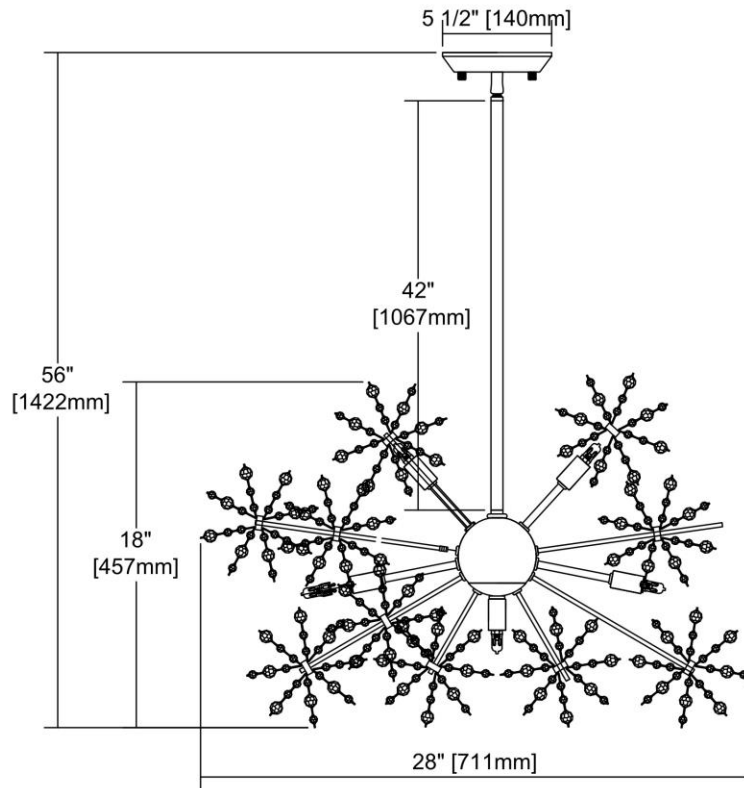


	ITEM #:	11894/11
	UPC	748119097763
	Description	Snowburst 11-Light Chandelier in Polished Chrome with Crystal
	Finish	Polished Chrome
	Materials	Crystal, Metal
	Brand	ELK Lighting
	Collection	Snowburst
	Category	Indoor Lighting
	Type	Chandelier

ITEM DIMENSIONS				RATINGS & SPECIFICATIONS				
Width	28 inches			Safety Rating	UL		Certification	N/A
Depth	28 inches			ADA Compliant	N/A		Voltage	N/A
Height	18 inches			BULBS / SOCKETS				
Weight	12 pounds			Quantity	11		Wattage	40 watts
ADDITIONAL DIMENSIONS				Included	Yes		Type	G9 (G9 Base)
Backplate / Canopy	6x6			Other	N/A			
HCWO	N/A			CHAIN / CORD INFORMATION				
Min. Extension	N/A			Chain	N/A		Cord	N/A
Max. Extension	N/A			SHADE / GLASS DETAILS				
OVERALL HEIGHT				Shade/Glass Description	Crystal			
Min.	N/A		Max.	N/A				
EXTENSION ROD(S)				Width	N/A		Height	N/A
N/A				Width at Top	N/A		Width at Bottom	N/A