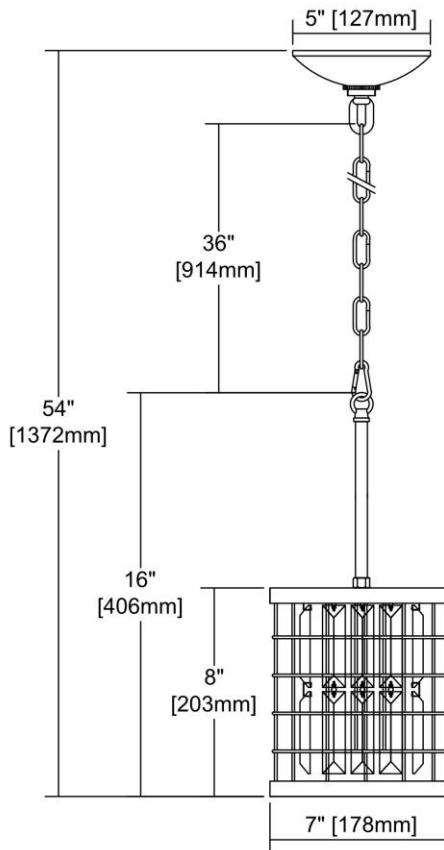


	ITEM #:	14345/1
	UPC	748119112145
	Description	Nadina 1-Light Mini Pendant in Silverdust Iron with Clear Crystal
	Finish	Silverdust Iron
	Materials	Crystal, Metal
	Brand	ELK Lighting
	Collection	Nadina
	Category	Indoor Lighting
	Type	Mini Pendant

ITEM DIMENSIONS				RATINGS & SPECIFICATIONS				
Width	7 inches			Safety Rating	UL		Certification	N/A
Depth	7 inches			ADA Compliant	N/A		Voltage	N/A
Height	16 inches			BULBS / SOCKETS				
Weight	4 pounds			Quantity	1		Wattage	60 watts
ADDITIONAL DIMENSIONS				Included	No		Type	A19 (E26 Medium Base)
Backplate / Canopy	5x5			Other	N/A			
HCWO	N/A			CHAIN / CORD INFORMATION				
Min. Extension	N/A			Chain	N/A		Cord	N/A
Max. Extension	N/A			SHADE / GLASS DETAILS				
OVERALL HEIGHT				Shade/Glass Description	Clear Crystal			
Min.	N/A		Max.	N/A				
EXTENSION ROD(S)				Width	N/A		Height	N/A
N/A				Width at Top	N/A		Width at Bottom	N/A