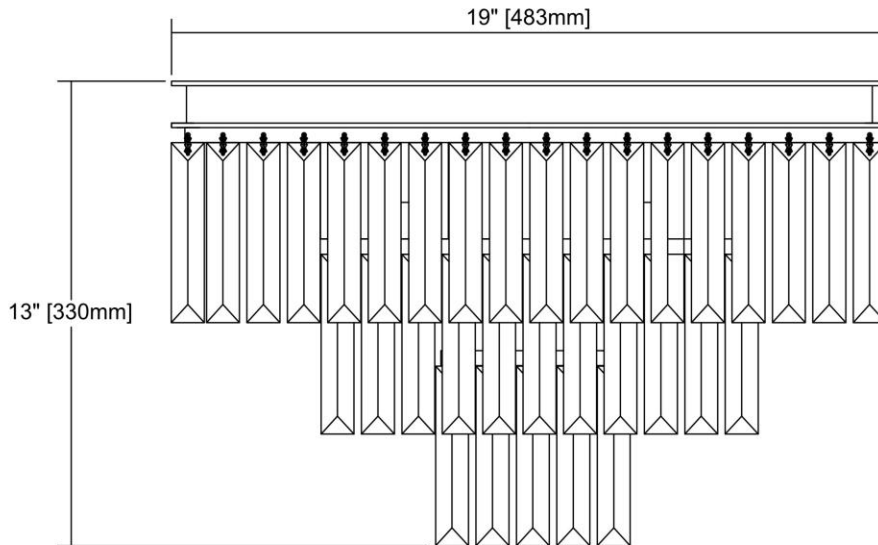

LED

ITEM #:	15225/3-LED
UPC	748119105802
Description	Palacial 3-Light Semi Flush in Oil Rubbed Bronze with Clear Crystal - Includes LED Bulbs
Finish	Oil Rubbed Bronze
Materials	Crystal, Metal
Brand	ELK Lighting
Collection	Palacial
Category	Indoor Lighting
Type	Semi Flush Mount

ITEM DIMENSIONS				RATINGS & SPECIFICATIONS				
Width	19 inches			Safety Rating	UL		Certification	N/A
Depth	19 inches			ADA Compliant	N/A		Voltage	N/A
Height	13 inches			BULBS / SOCKETS				
Weight	22 pounds			Quantity	3	Wattage	4.8 watts	
ADDITIONAL DIMENSIONS				Included	No		Type	B11 (E12 Candelabra Base)
Backplate / Canopy	N/A			Other	N/A			
HCWO	N/A			CHAIN / CORD INFORMATION				
Min. Extension	N/A			Chain	N/A		Cord	N/A
Max. Extension	N/A			SHADE / GLASS DETAILS				
OVERALL HEIGHT				Shade/Glass Description	Clear Crystal			
Min.	N/A		Max.	N/A				
EXTENSION ROD(S)				Width	N/A		Height	N/A
N/A				Width at Top	N/A		Width at Bottom	N/A