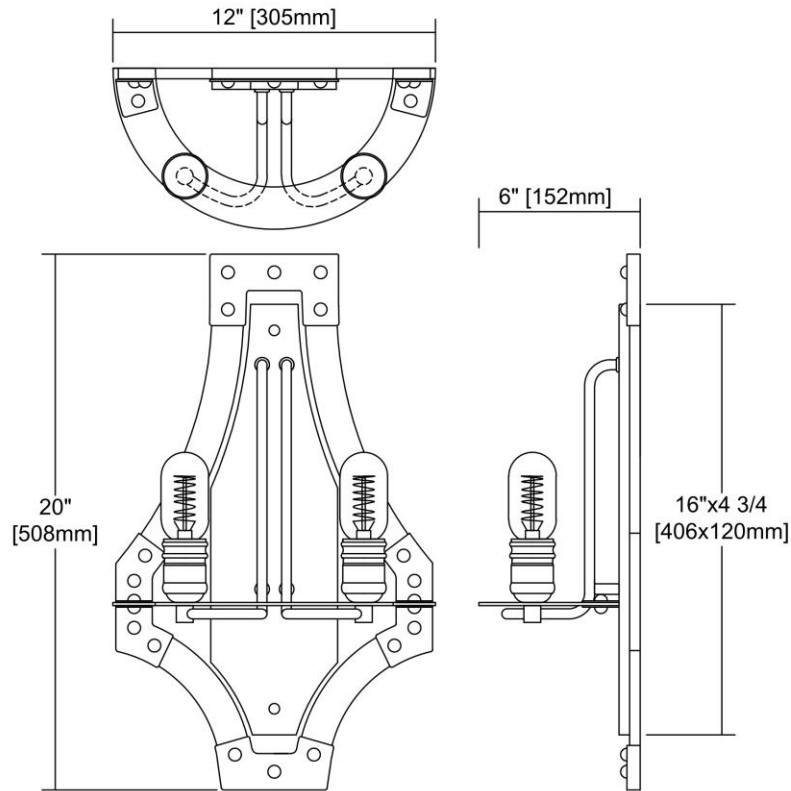

ITEM #:	15230/2
UPC	748119127330
Description	Riveted Plate 2-Light Sconce in Silverdust Iron and Polished Nickel
Finish	Silverdust Iron, Polished Nickel
Materials	Metal
Brand	ELK Lighting
Collection	Riveted Plate
Category	Indoor Lighting
Type	Sconce

ITEM DIMENSIONS				RATINGS & SPECIFICATIONS				
Width	12 inches			Safety Rating	N/A		Certification	N/A
Depth	6 inches			ADA Compliant	N/A		Voltage	N/A
Height	20 inches			BULBS / SOCKETS				
Weight	6 pounds			Quantity	2	Wattage	60 watts	
ADDITIONAL DIMENSIONS				Included	No		Type	A19 (E26 Medium Base)
Backplate / Canopy	16x4.75			Other	N/A			
HCWO	N/A			CHAIN / CORD INFORMATION				
Min. Extension	N/A			Chain	N/A		Cord	N/A
Max. Extension	N/A			SHADE / GLASS DETAILS				
OVERALL HEIGHT				Shade/Glass Description	No Shade/Glass			
Min.	N/A		Max.	N/A				
EXTENSION ROD(S)				Width	N/A		Height	N/A
N/A				Width at Top	N/A		Width at Bottom	N/A