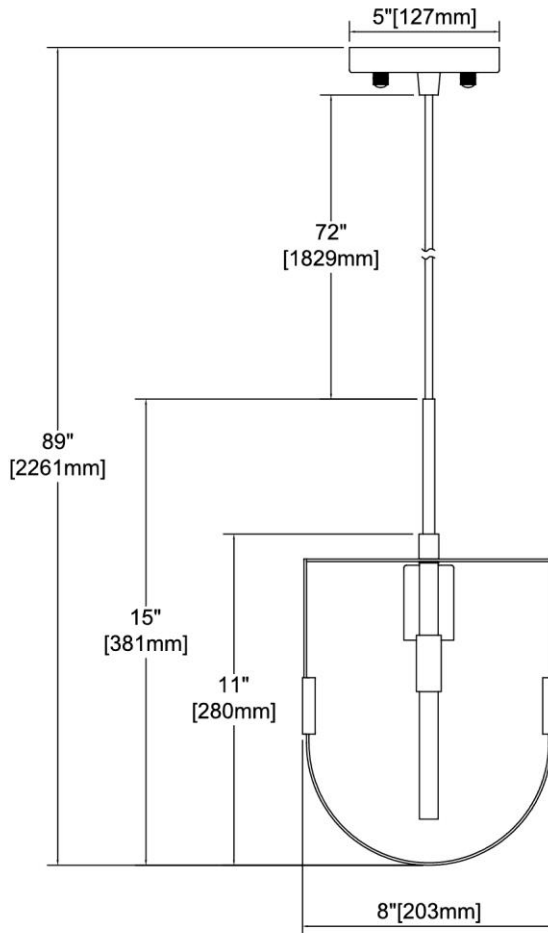


	ITEM #:	15455/1
	UPC	748119139760
	Description	Heathrow 1-Light Mini Pendant in Matte Black and Satin Brass
	Finish	Matte Black, Satin Brass
	Materials	Steel
	Brand	ELK Lighting
	Collection	Heathrow
	Category	Indoor Lighting
	Type	Mini Pendant

ITEM DIMENSIONS				RATINGS & SPECIFICATIONS				
Width	8 inches			Safety Rating	ETL		Certification	Dry locations
Depth	8 inches			ADA Compliant	N/A		Voltage	120 volts
Height	11 inches			BULBS / SOCKETS				
Weight	2 pounds			Quantity	1	Wattage	60 watts	
ADDITIONAL DIMENSIONS				Included	No	Type	A19 (E26 Medium Base)	
Backplate / Canopy	5 diameter			Other	N/A			
HCWO	N/A			CHAIN / CORD INFORMATION				
Min. Extension	N/A			Chain	N/A	Cord	72 inches	
Max. Extension	N/A			SHADE / GLASS DETAILS				
OVERALL HEIGHT				Shade/Glass Description	No Shade/Glass			
Min.	18 inches	Max.	89 inches	Width	N/A		Height	N/A
EXTENSION ROD(S)				Width at Top	N/A		Width at Bottom	N/A
Rods: 1-4								