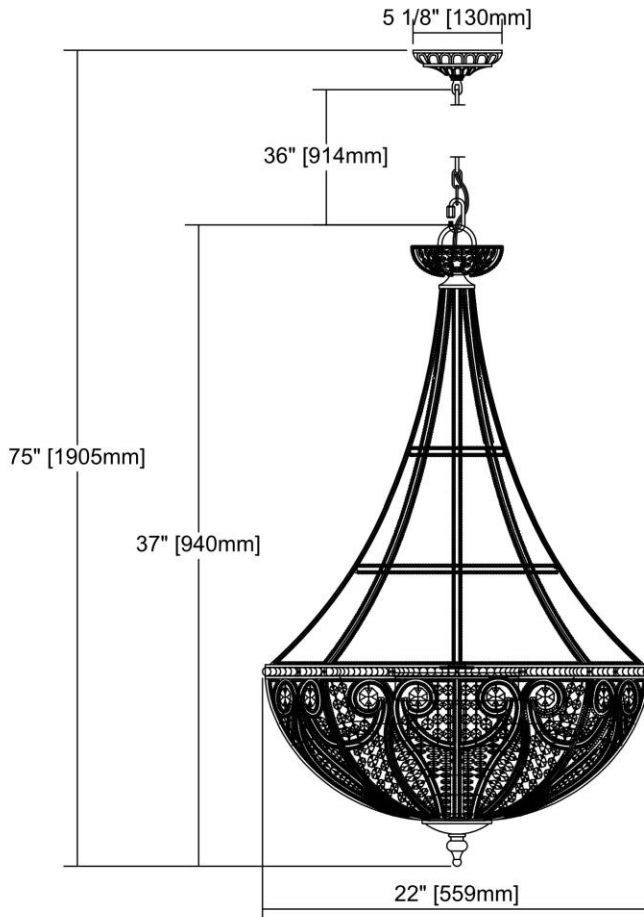

ITEM #:	15966/8
UPC	748119097978
Description	Elizabethan 8-Light Chandelier in Dark Bronze with Clear Crystal
Finish	Dark Bronze
Materials	Crystal, Metal
Brand	ELK Lighting
Collection	Elizabethan
Category	Indoor Lighting
Type	Chandelier

ITEM DIMENSIONS				RATINGS & SPECIFICATIONS					
Width	22 inches			Safety Rating	UL		Certification	N/A	
Depth	22 inches			ADA Compliant	N/A		Voltage	N/A	
Height	37 inches			BULBS / SOCKETS					
Weight	21 pounds			Quantity	8	Wattage	60 watts		
ADDITIONAL DIMENSIONS				Included	No		Type	B11 (E12 Candelabra Base)	
Backplate / Canopy	5x5			Other	N/A				
HCWO	N/A			CHAIN / CORD INFORMATION					
Min. Extension	N/A			Chain	N/A		Cord	N/A	
Max. Extension	N/A			SHADE / GLASS DETAILS					
OVERALL HEIGHT				Shade/Glass Description	Clear Crystal				
Min.	N/A		Max.	N/A					
EXTENSION ROD(S)				Width	N/A		Height	N/A	
N/A				Width at Top	N/A		Width at Bottom	N/A	