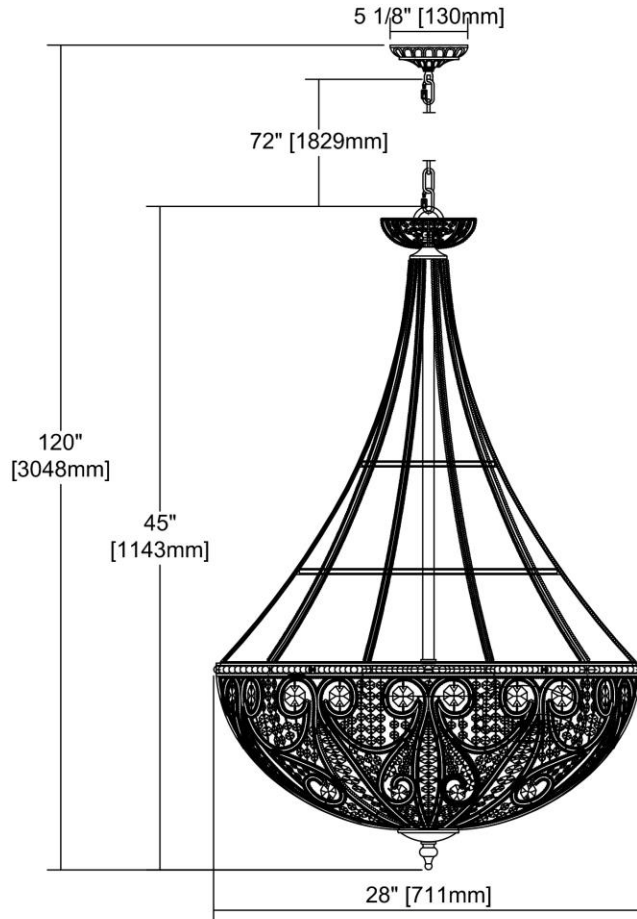

LED

<b>ITEM #:</b>	15967/10-LED
<b>UPC</b>	748119105048
<b>Description</b>	Elizabethan 10-Light Chandelier in Dark Bronze with Clear Crystal - Includes LED Bulbs
<b>Finish</b>	Dark Bronze
<b>Materials</b>	Crystal, Metal
<b>Brand</b>	ELK Lighting
<b>Collection</b>	Elizabethan
<b>Category</b>	Indoor Lighting
<b>Type</b>	Chandelier

ITEM DIMENSIONS				RATINGS & SPECIFICATIONS				
<b>Width</b>	28 inches			<b>Safety Rating</b>	UL		<b>Certification</b>	N/A
<b>Depth</b>	28 inches			<b>ADA Compliant</b>	N/A		<b>Voltage</b>	N/A
<b>Height</b>	45 inches			<b>BULBS / SOCKETS</b>				
<b>Weight</b>	31 pounds			<b>Quantity</b>	10	<b>Wattage</b>	4.8 watts	
<b>ADDITIONAL DIMENSIONS</b>				<b>Included</b>	No		<b>Type</b>	B11 (E12 Candelabra Base)
<b>Backplate / Canopy</b>	5x5			<b>Other</b>	N/A			
<b>HCWO</b>	N/A			<b>CHAIN / CORD INFORMATION</b>				
<b>Min. Extension</b>	N/A			<b>Chain</b>	N/A		<b>Cord</b>	N/A
<b>Max. Extension</b>	N/A			<b>SHADE / GLASS DETAILS</b>				
<b>OVERALL HEIGHT</b>				<b>Shade/Glass Description</b>	Clear Crystal			
<b>Min.</b>	N/A		<b>Max.</b>	N/A				
<b>EXTENSION ROD(S)</b>				<b>Width</b>	N/A		<b>Height</b>	N/A
N/A				<b>Width at Top</b>	N/A		<b>Width at Bottom</b>	N/A