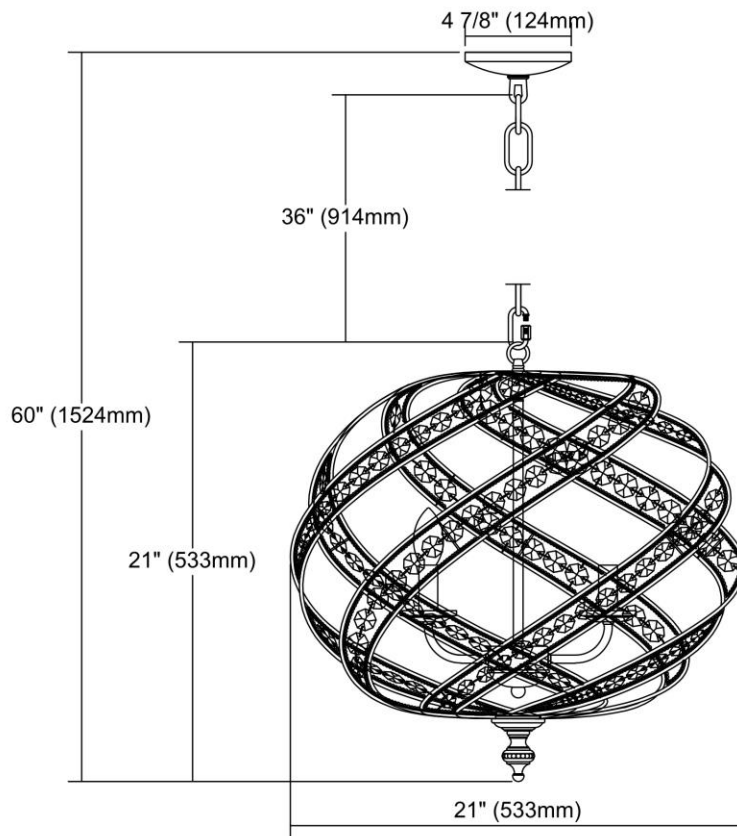


	<b>ITEM #:</b>	16253/5
	<b>UPC</b>	748119098166
	<b>Description</b>	Renaissance 5-Light Chandelier in Weathered Zinc with Crystal
	<b>Finish</b>	Weathered Zinc
	<b>Materials</b>	Crystal, Metal
	<b>Brand</b>	ELK Lighting
	<b>Collection</b>	Renaissance
	<b>Category</b>	Indoor Lighting
	<b>Type</b>	Chandelier

ITEM DIMENSIONS				RATINGS & SPECIFICATIONS				
<b>Width</b>	21 inches			<b>Safety Rating</b>	UL		<b>Certification</b>	N/A
<b>Depth</b>	21 inches			<b>ADA Compliant</b>	N/A		<b>Voltage</b>	N/A
<b>Height</b>	21 inches			BULBS / SOCKETS				
<b>Weight</b>	12 pounds			<b>Quantity</b>	5		<b>Wattage</b>	60 watts
ADDITIONAL DIMENSIONS				<b>Included</b>	No		<b>Type</b>	B11 (E12 Candelabra Base)
<b>Backplate / Canopy</b>	6x6			<b>Other</b>	N/A			
<b>HCWO</b>	N/A			CHAIN / CORD INFORMATION				
<b>Min. Extension</b>	N/A			<b>Chain</b>	N/A		<b>Cord</b>	N/A
<b>Max. Extension</b>	N/A			SHADE / GLASS DETAILS				
OVERALL HEIGHT				<b>Shade/Glass Description</b>	Clear Crystal			
<b>Min.</b>	N/A		<b>Max.</b>	N/A				
EXTENSION ROD(S)				<b>Width</b>	N/A		<b>Height</b>	N/A
N/A				<b>Width at Top</b>	N/A		<b>Width at Bottom</b>	N/A