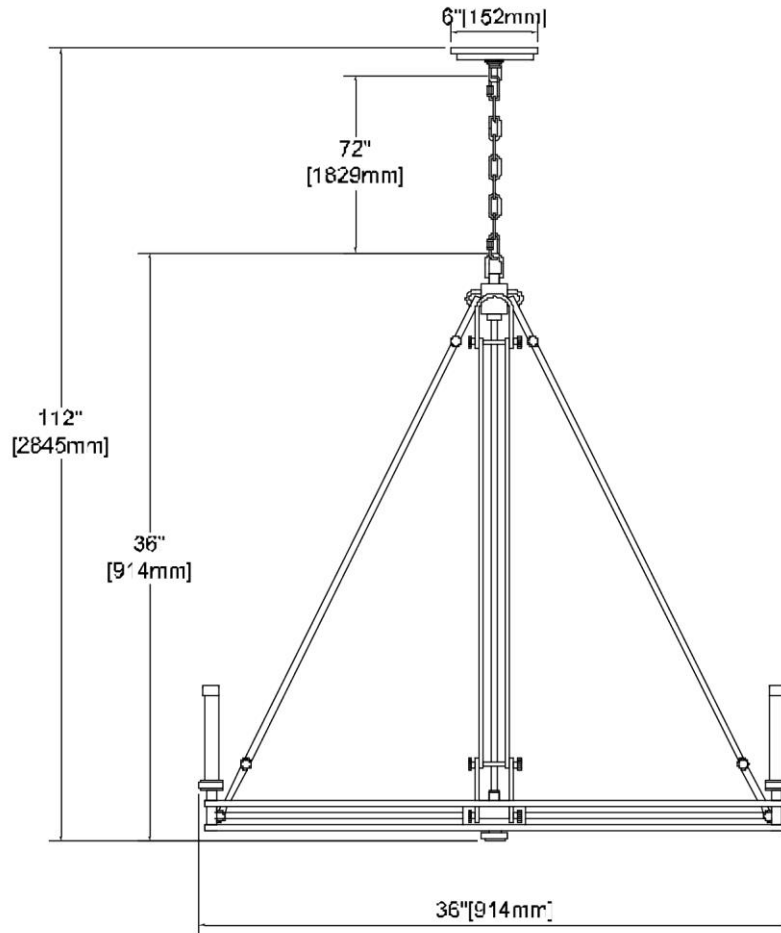


	ITEM #:	16343/8
	UPC	748119132457
	Description	Bergamo 8-Light Chandelier in Polished Nickel
	Finish	Polished Nickel
	Materials	Steel
	Brand	ELK Lighting
	Collection	Bergamo
	Category	Indoor Lighting
	Type	Chandelier

ITEM DIMENSIONS				RATINGS & SPECIFICATIONS				
Width	36 inches			Safety Rating	UL		Certification	Dry locations
Depth	36 inches			ADA Compliant	N/A		Voltage	120
Height	36 inches			BULBS / SOCKETS				
Weight	21 pounds			Quantity	8		Wattage	60 watts
ADDITIONAL DIMENSIONS				Included	No		Type	Torpedo (E12 Candelabra Base)
Backplate / Canopy	6 diameter			Other	N/A			
HCWO	N/A			CHAIN / CORD INFORMATION				
Min. Extension	N/A			Chain	72 inches		Cord	144 inches - Clear
Max. Extension	N/A			SHADE / GLASS DETAILS				
OVERALL HEIGHT				Shade/Glass Description	N/A			
Min.	40 inches		Max.	112 inches				
EXTENSION ROD(S)				Width	N/A		Height	N/A
N/A				Width at Top	N/A		Width at Bottom	N/A